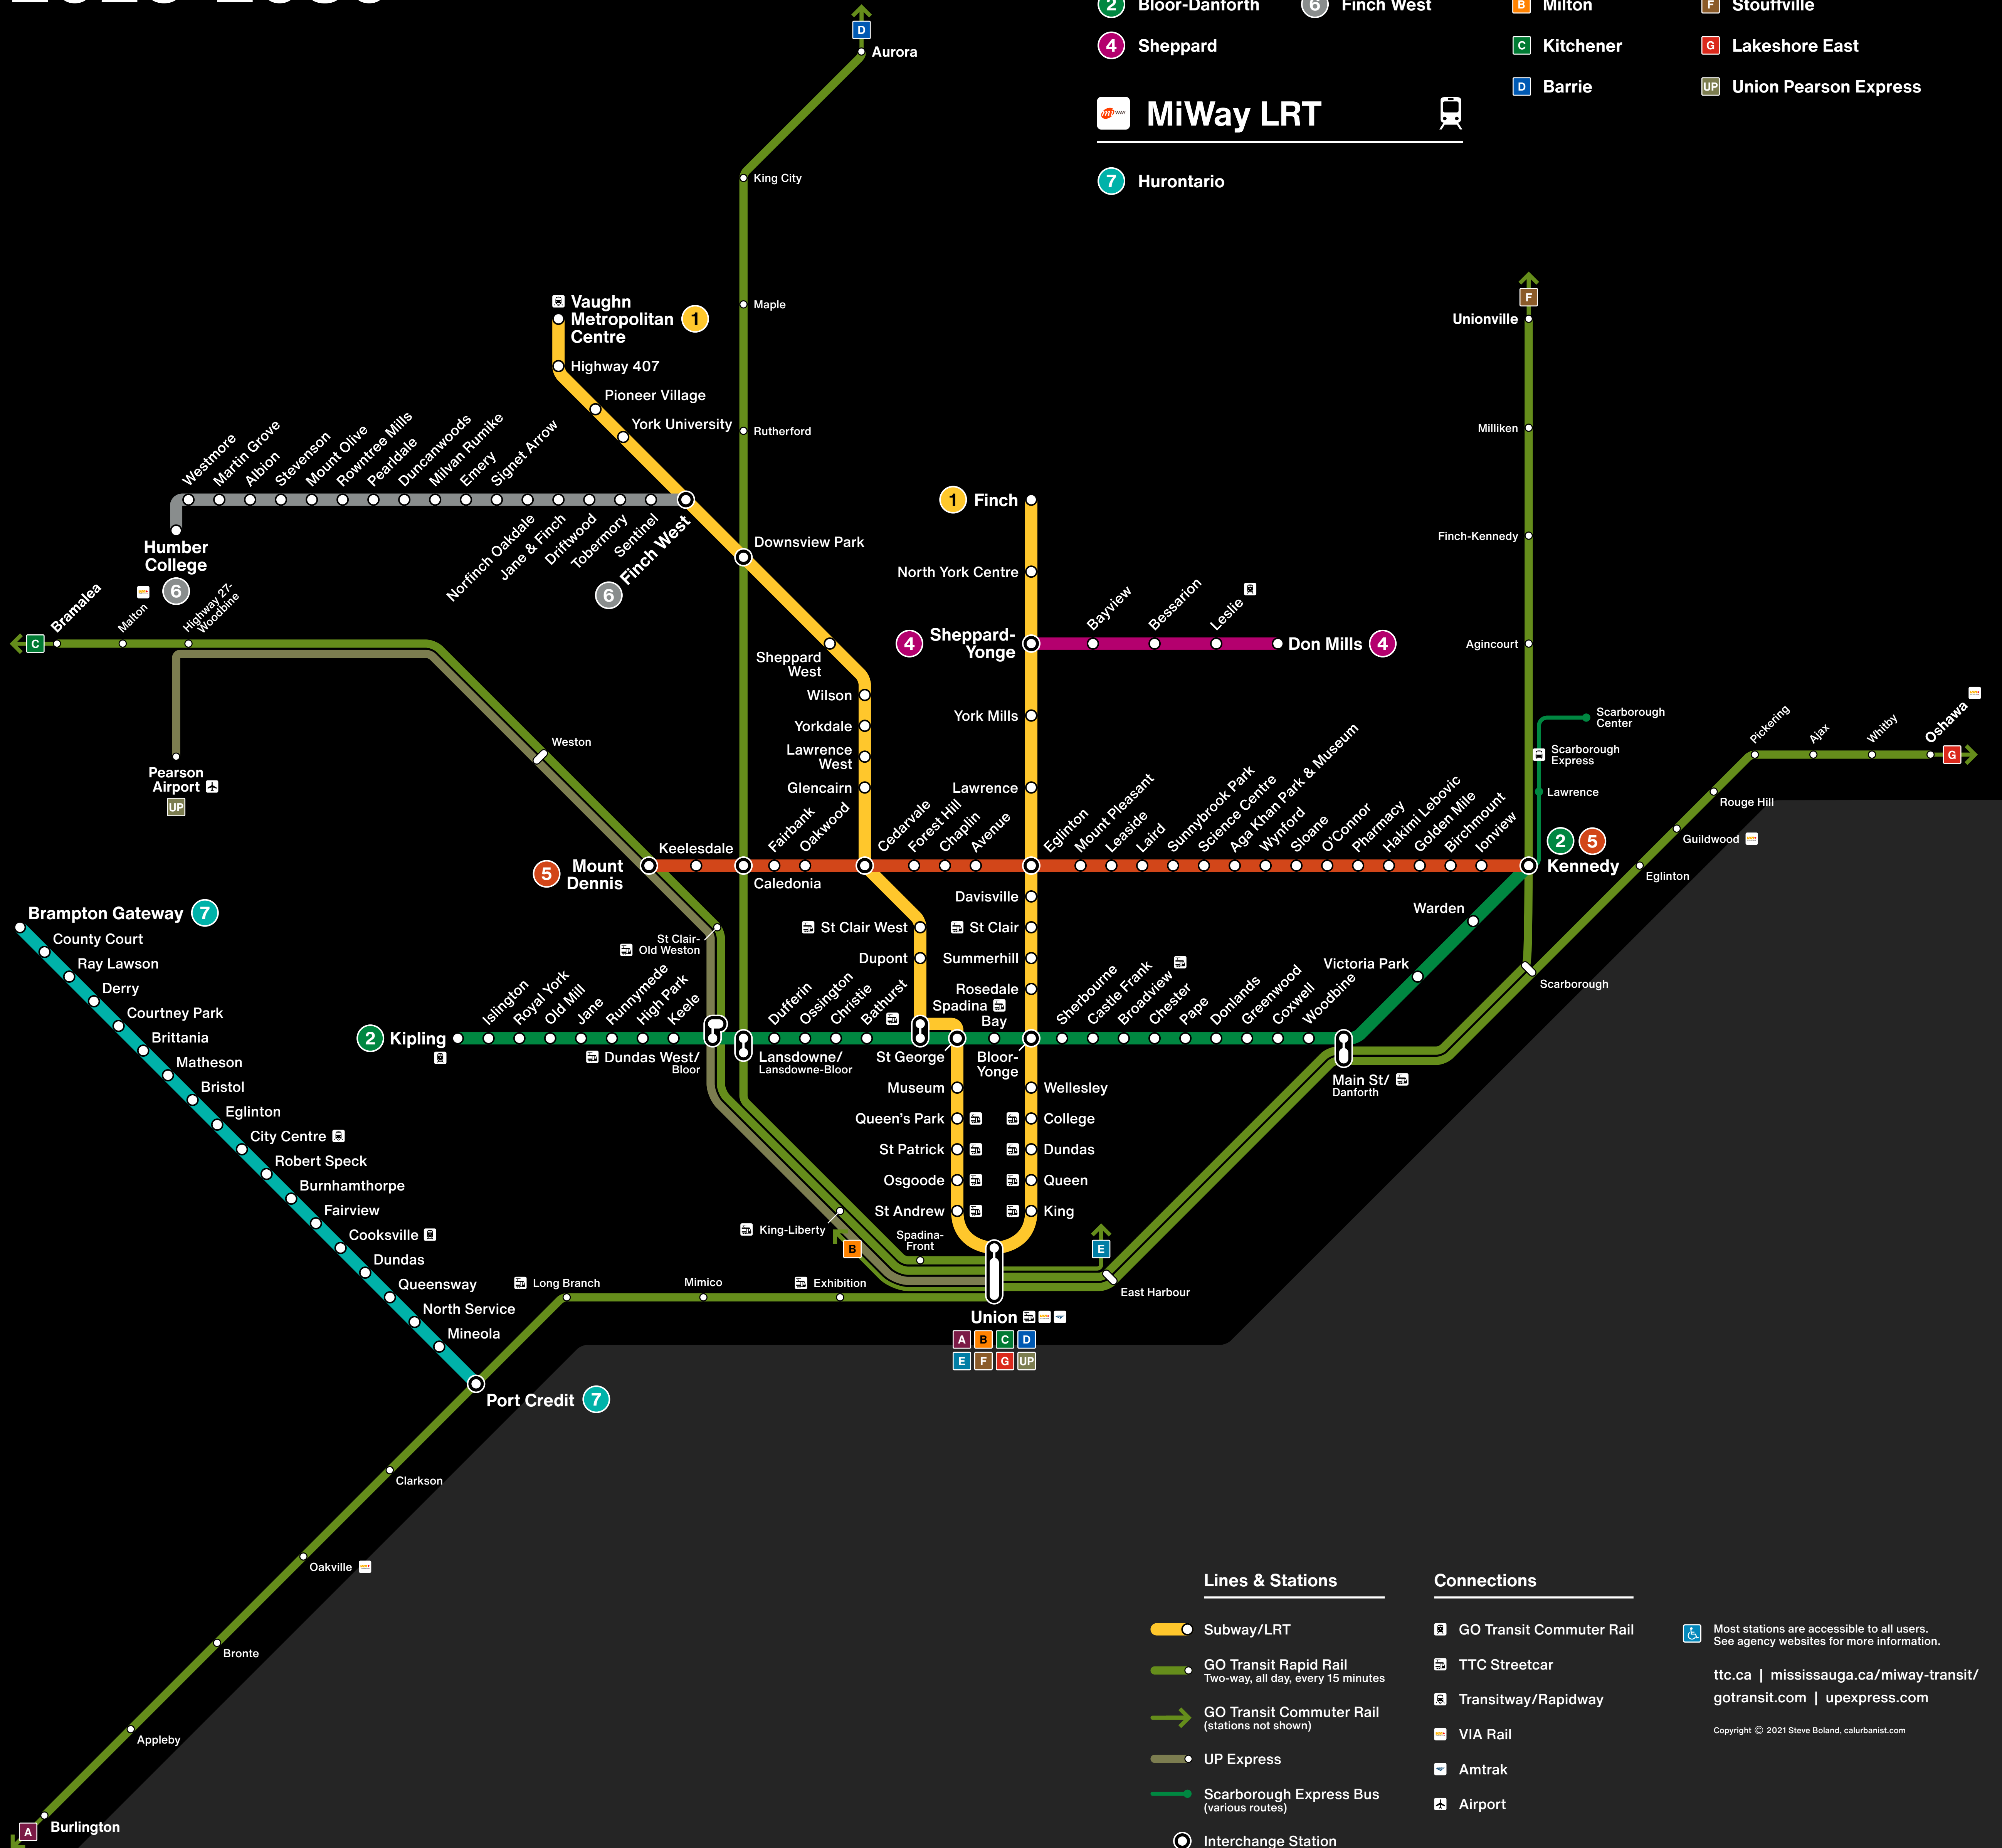

## TTC Subway/LRT

- 1 Yonge-University
- 2 Bloor-Danforth
- 4 Sheppard
- 5 Eglinton
- 6 Finch West

## MiWay LRT

- 7 Hurontario

## GO Transit Regional Rail

- A Lakeshore West
- B Milton
- C Kitchener
- D Barrie
- E Richmond Hill
- F Stouffville
- G Lakeshore East
- UP Union Pearson Express

### Lines & Stations

- Subway/LRT
- GO Transit Rapid Rail  
Two-way, all day, every 15 minutes
- GO Transit Commuter Rail  
(stations not shown)
- UP Express
- Scarborough Express Bus  
(various routes)
- Interchange Station