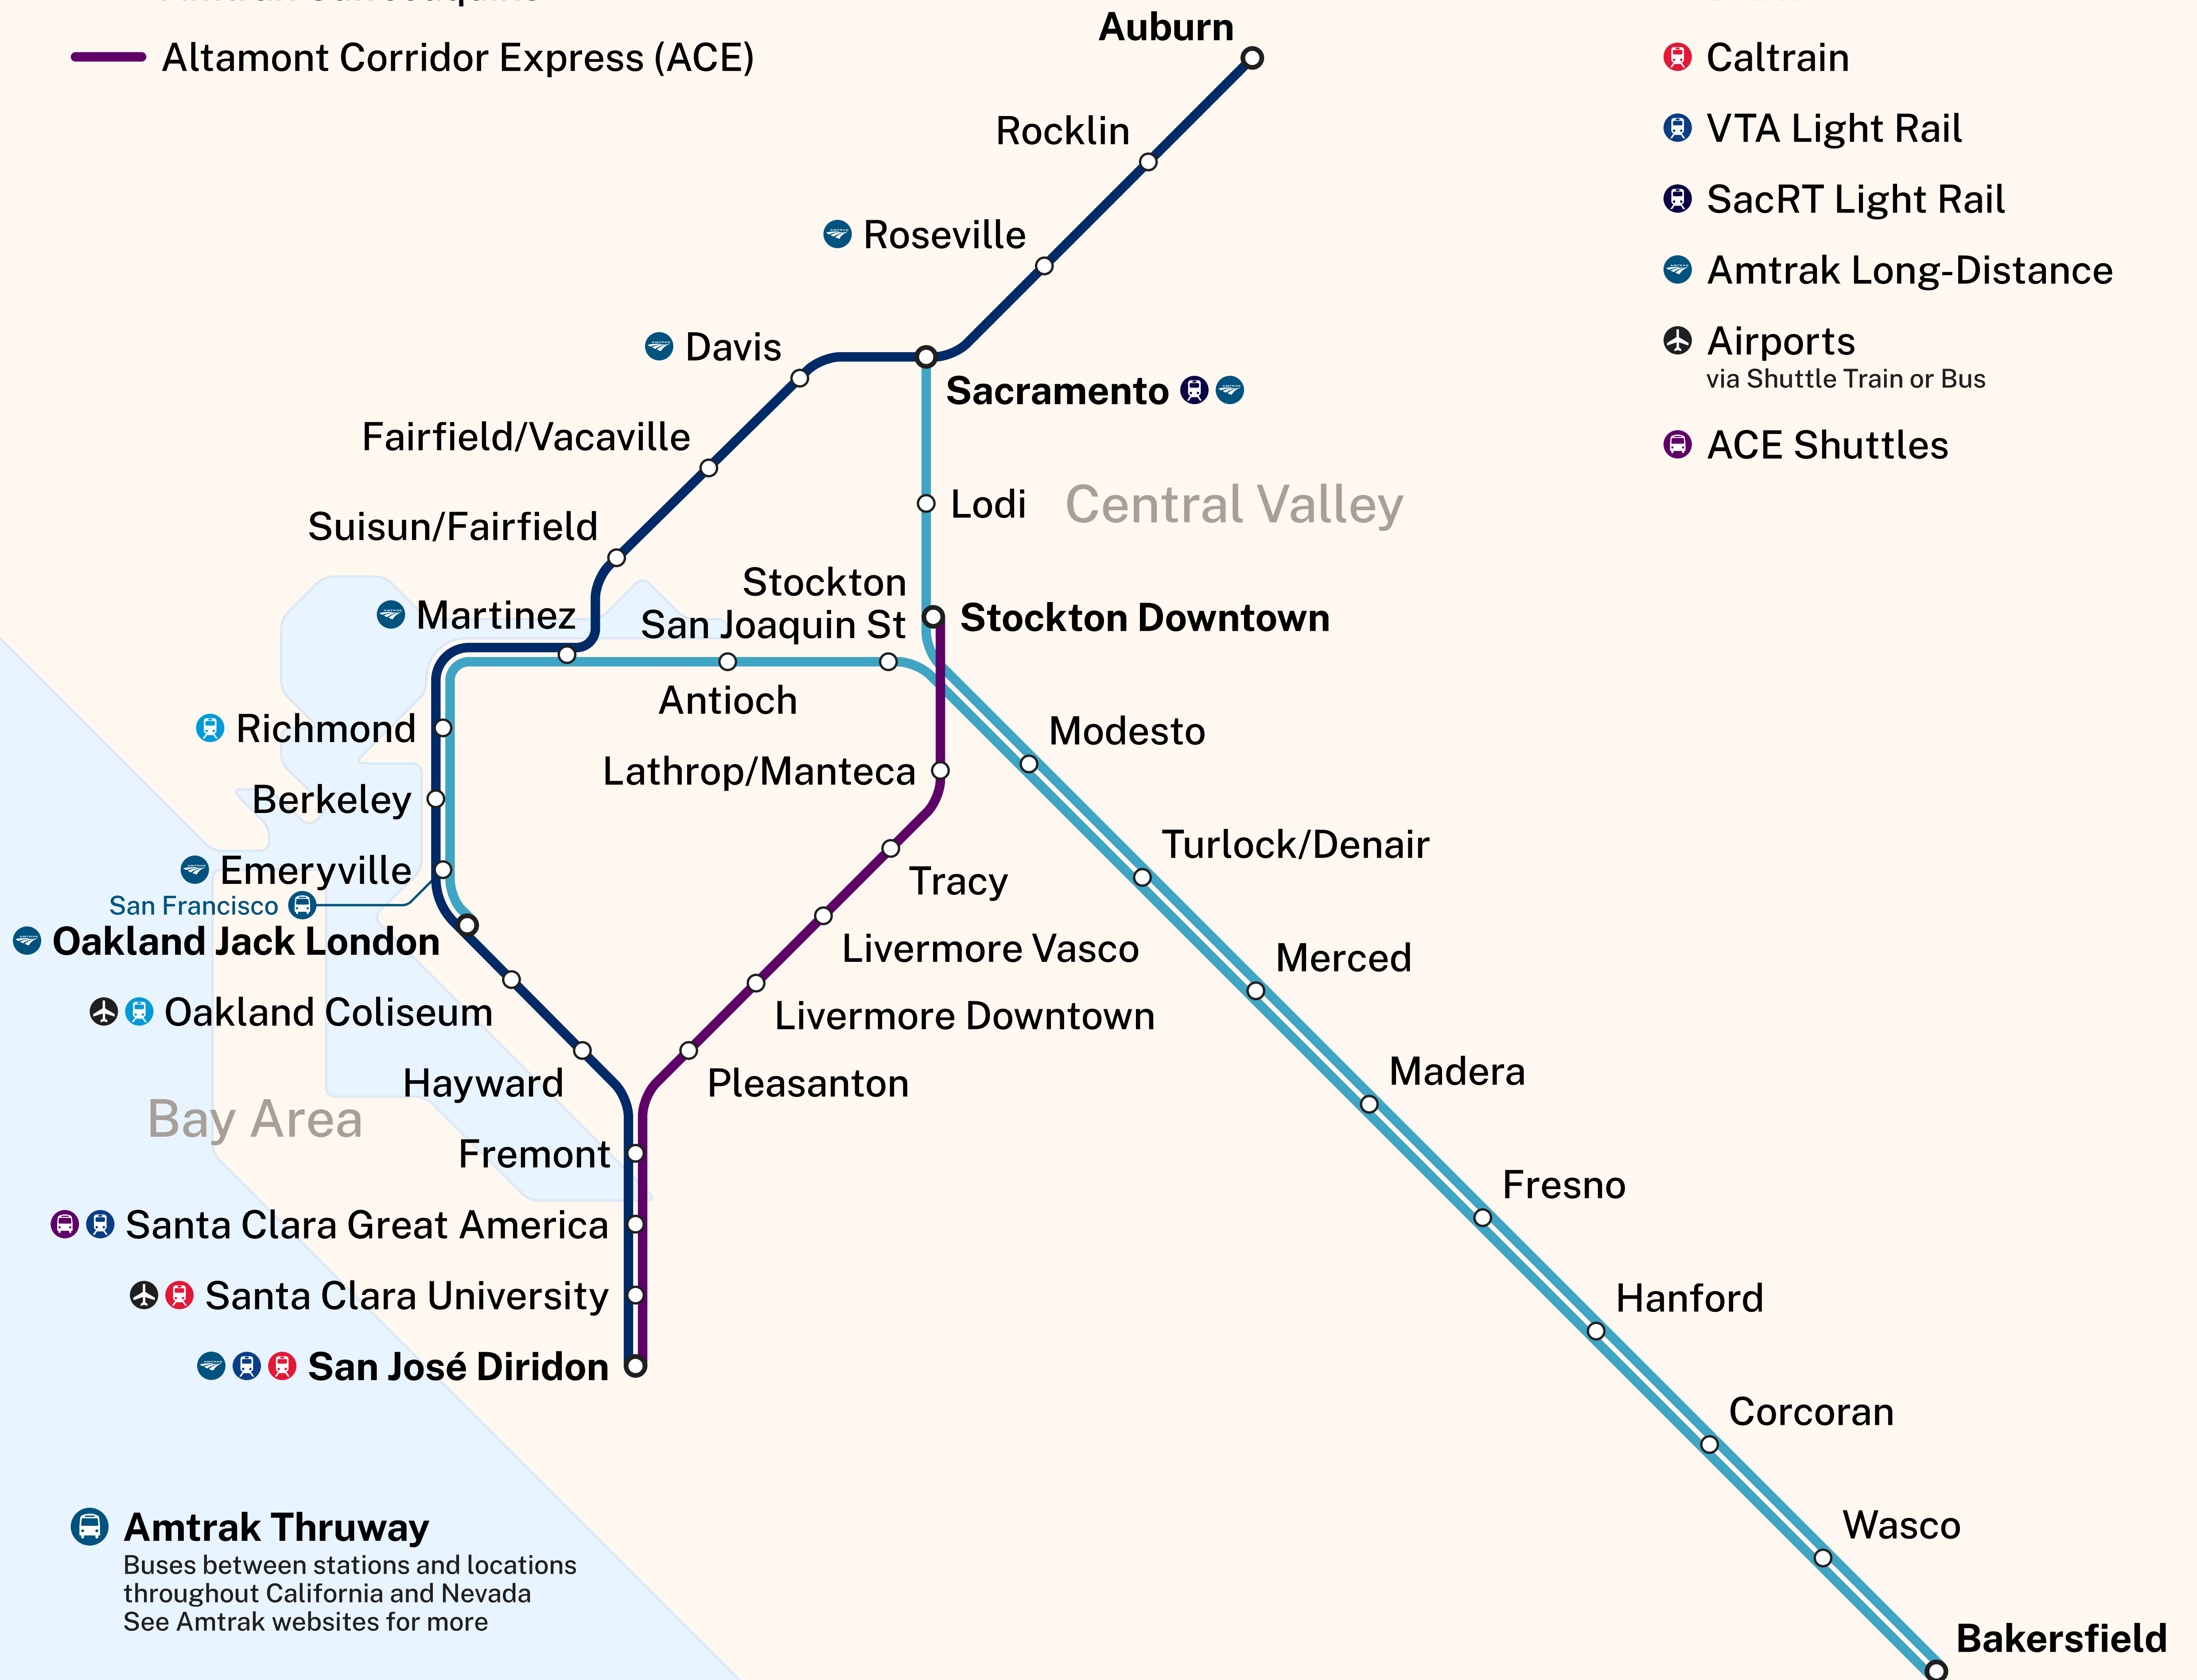

Bay Area/Central Valley Regional Rail

- Amtrak Capitol Corridor
- Amtrak San Joaquins
- Altamont Corridor Express (ACE)

Key Connections

- 🚇 BART
- 🚆 Caltrain
- 🚇 VTA Light Rail
- 🚇 SacRT Light Rail
- 🚆 Amtrak Long-Distance
- ✈️ Airports
via Shuttle Train or Bus
- 🚐 ACE Shuttles

Amtrak Thruway
Buses between stations and locations throughout California and Nevada
See Amtrak websites for more

capitolcorridor.org | amtraksanjoaquins.com | acerail.com