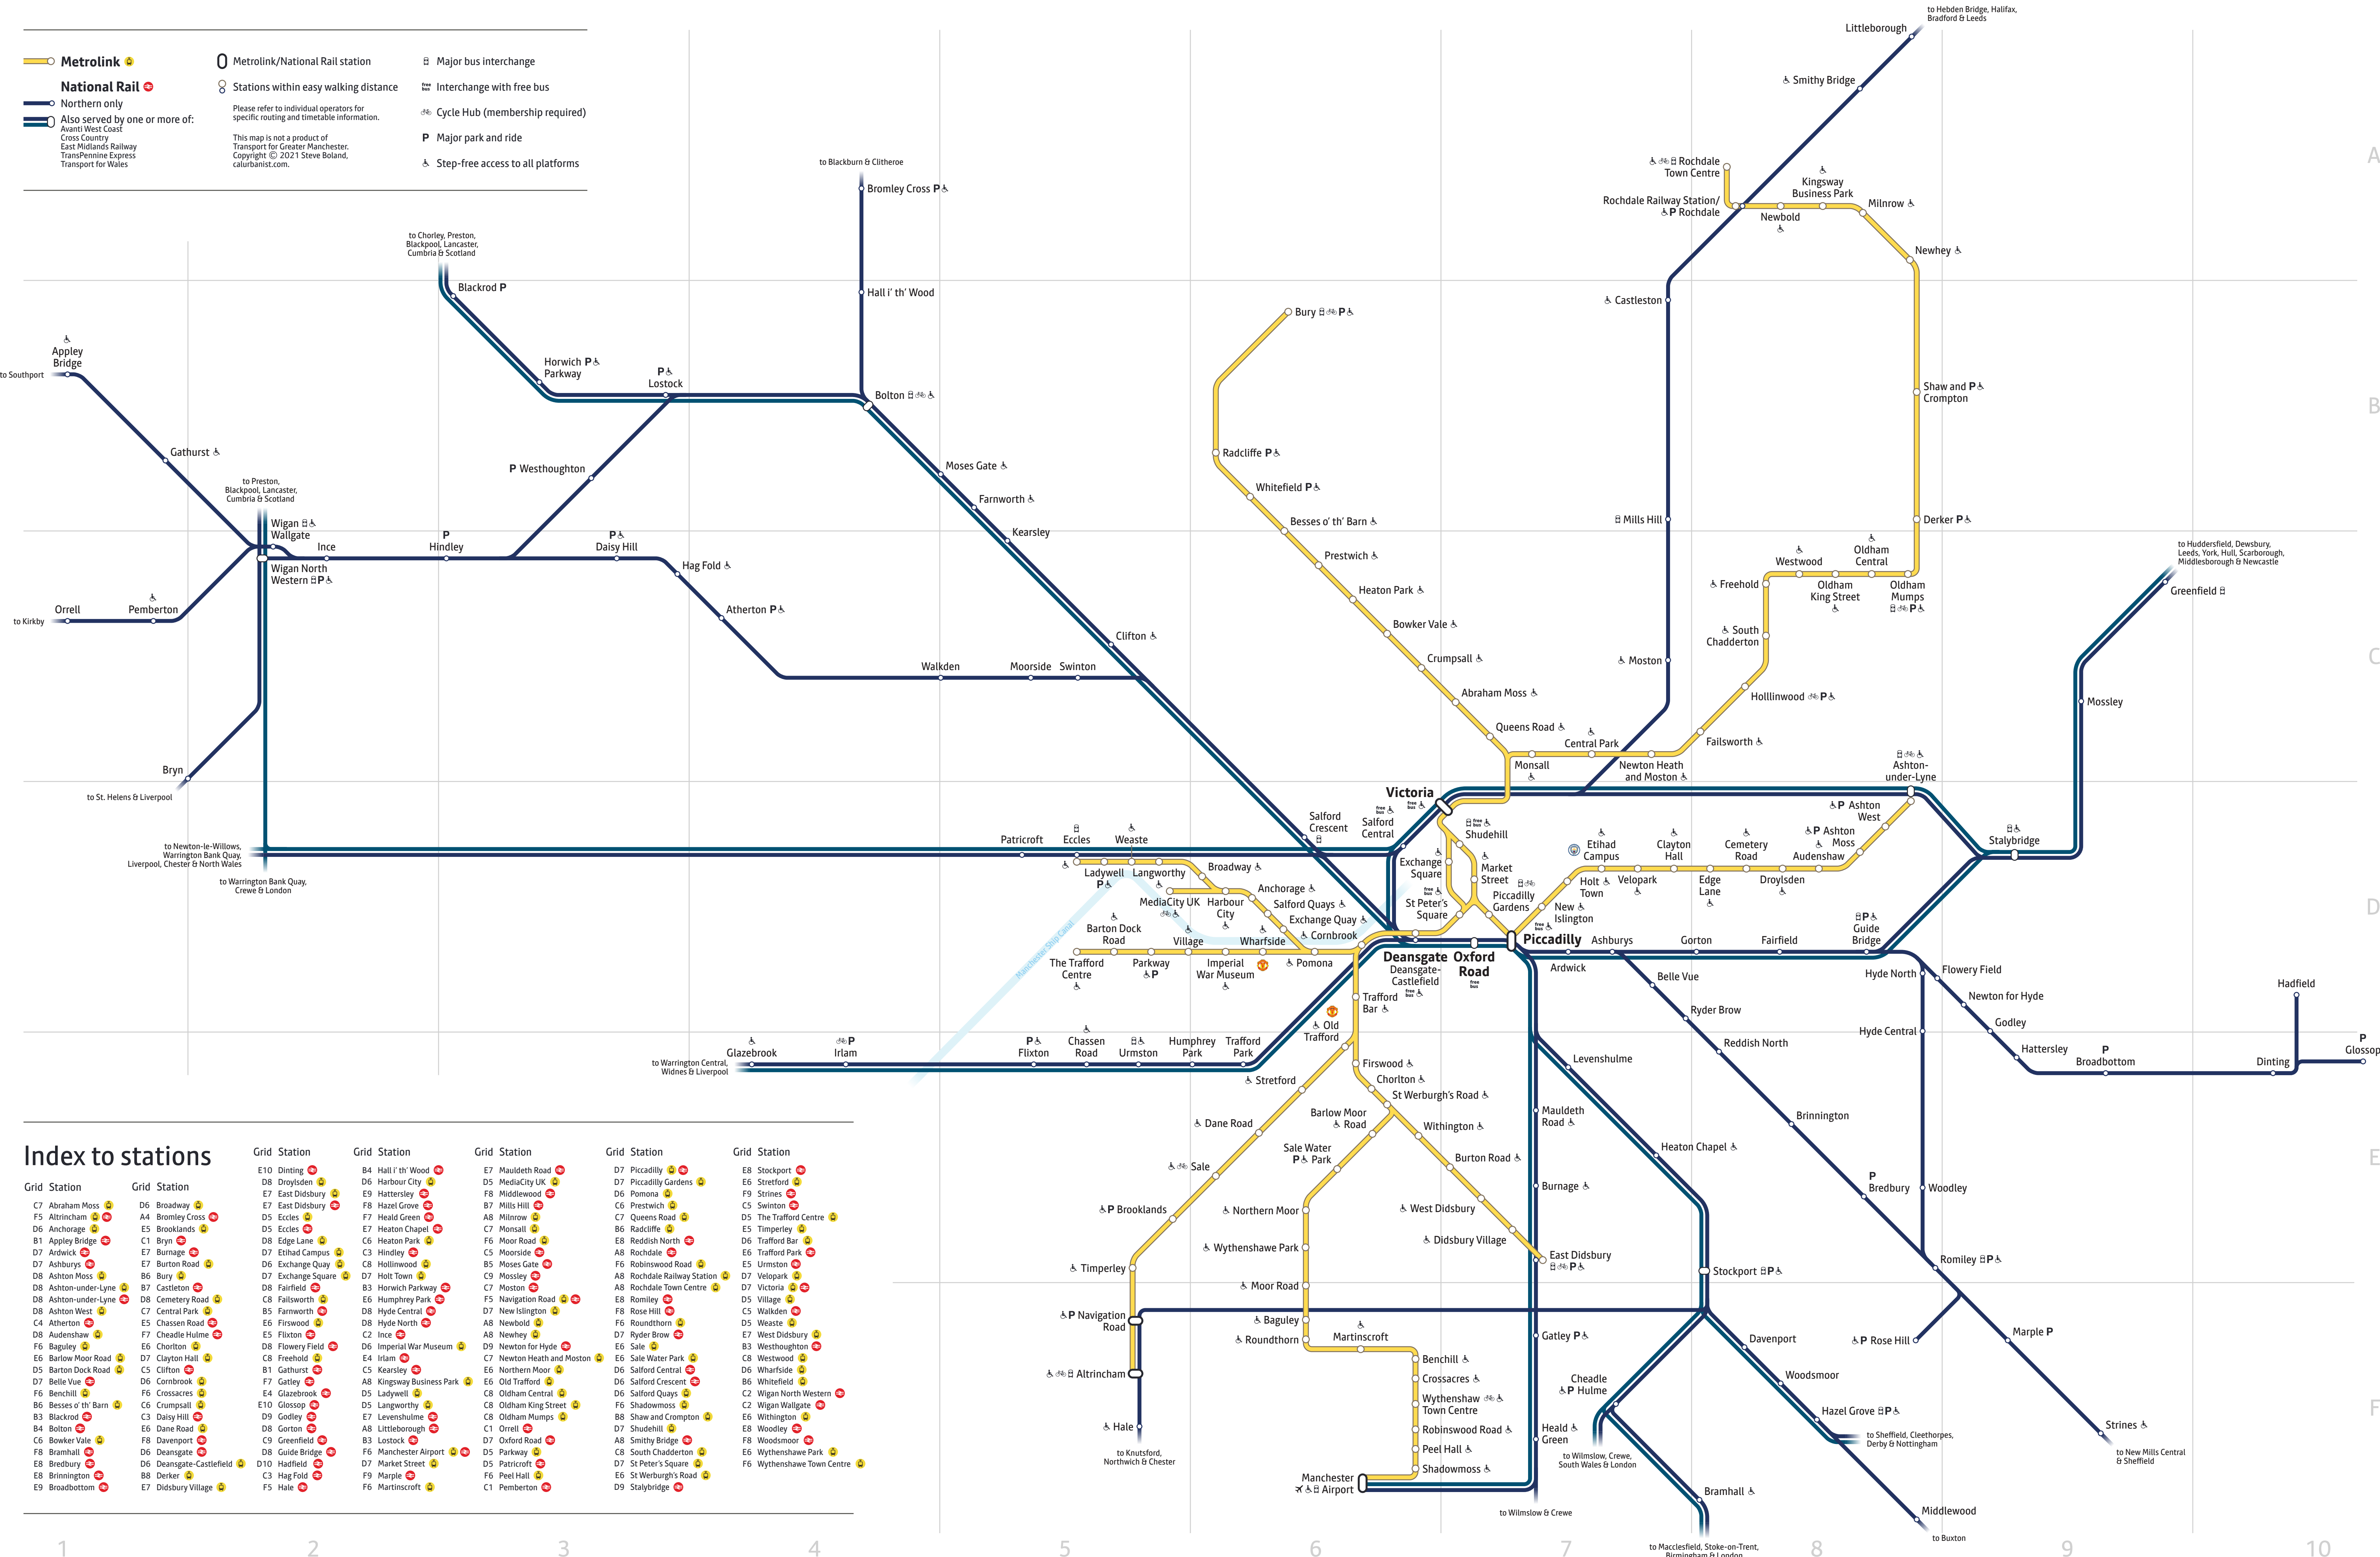

Greater Manchester train network map

- Metrolink** (Yellow line)
 - National Rail** (Dark blue line)
 - Northern only
 - Also served by one or more of:
 - Avanti West Coast
 - Cross Country
 - East Midlands Railway
 - TransPennine Express
 - Transport for Wales
 - Metrolink/National Rail station
 - Stations within easy walking distance
 - Major bus interchange
 - Interchange with free bus
 - Cycle Hub (membership required)
 - Major park and ride
 - Step-free access to all platforms
- Please refer to individual operators for specific routing and timetable information.
 This map is not a product of Transport for Greater Manchester. Copyright © 2021 Steve Boland, calurbanist.com.