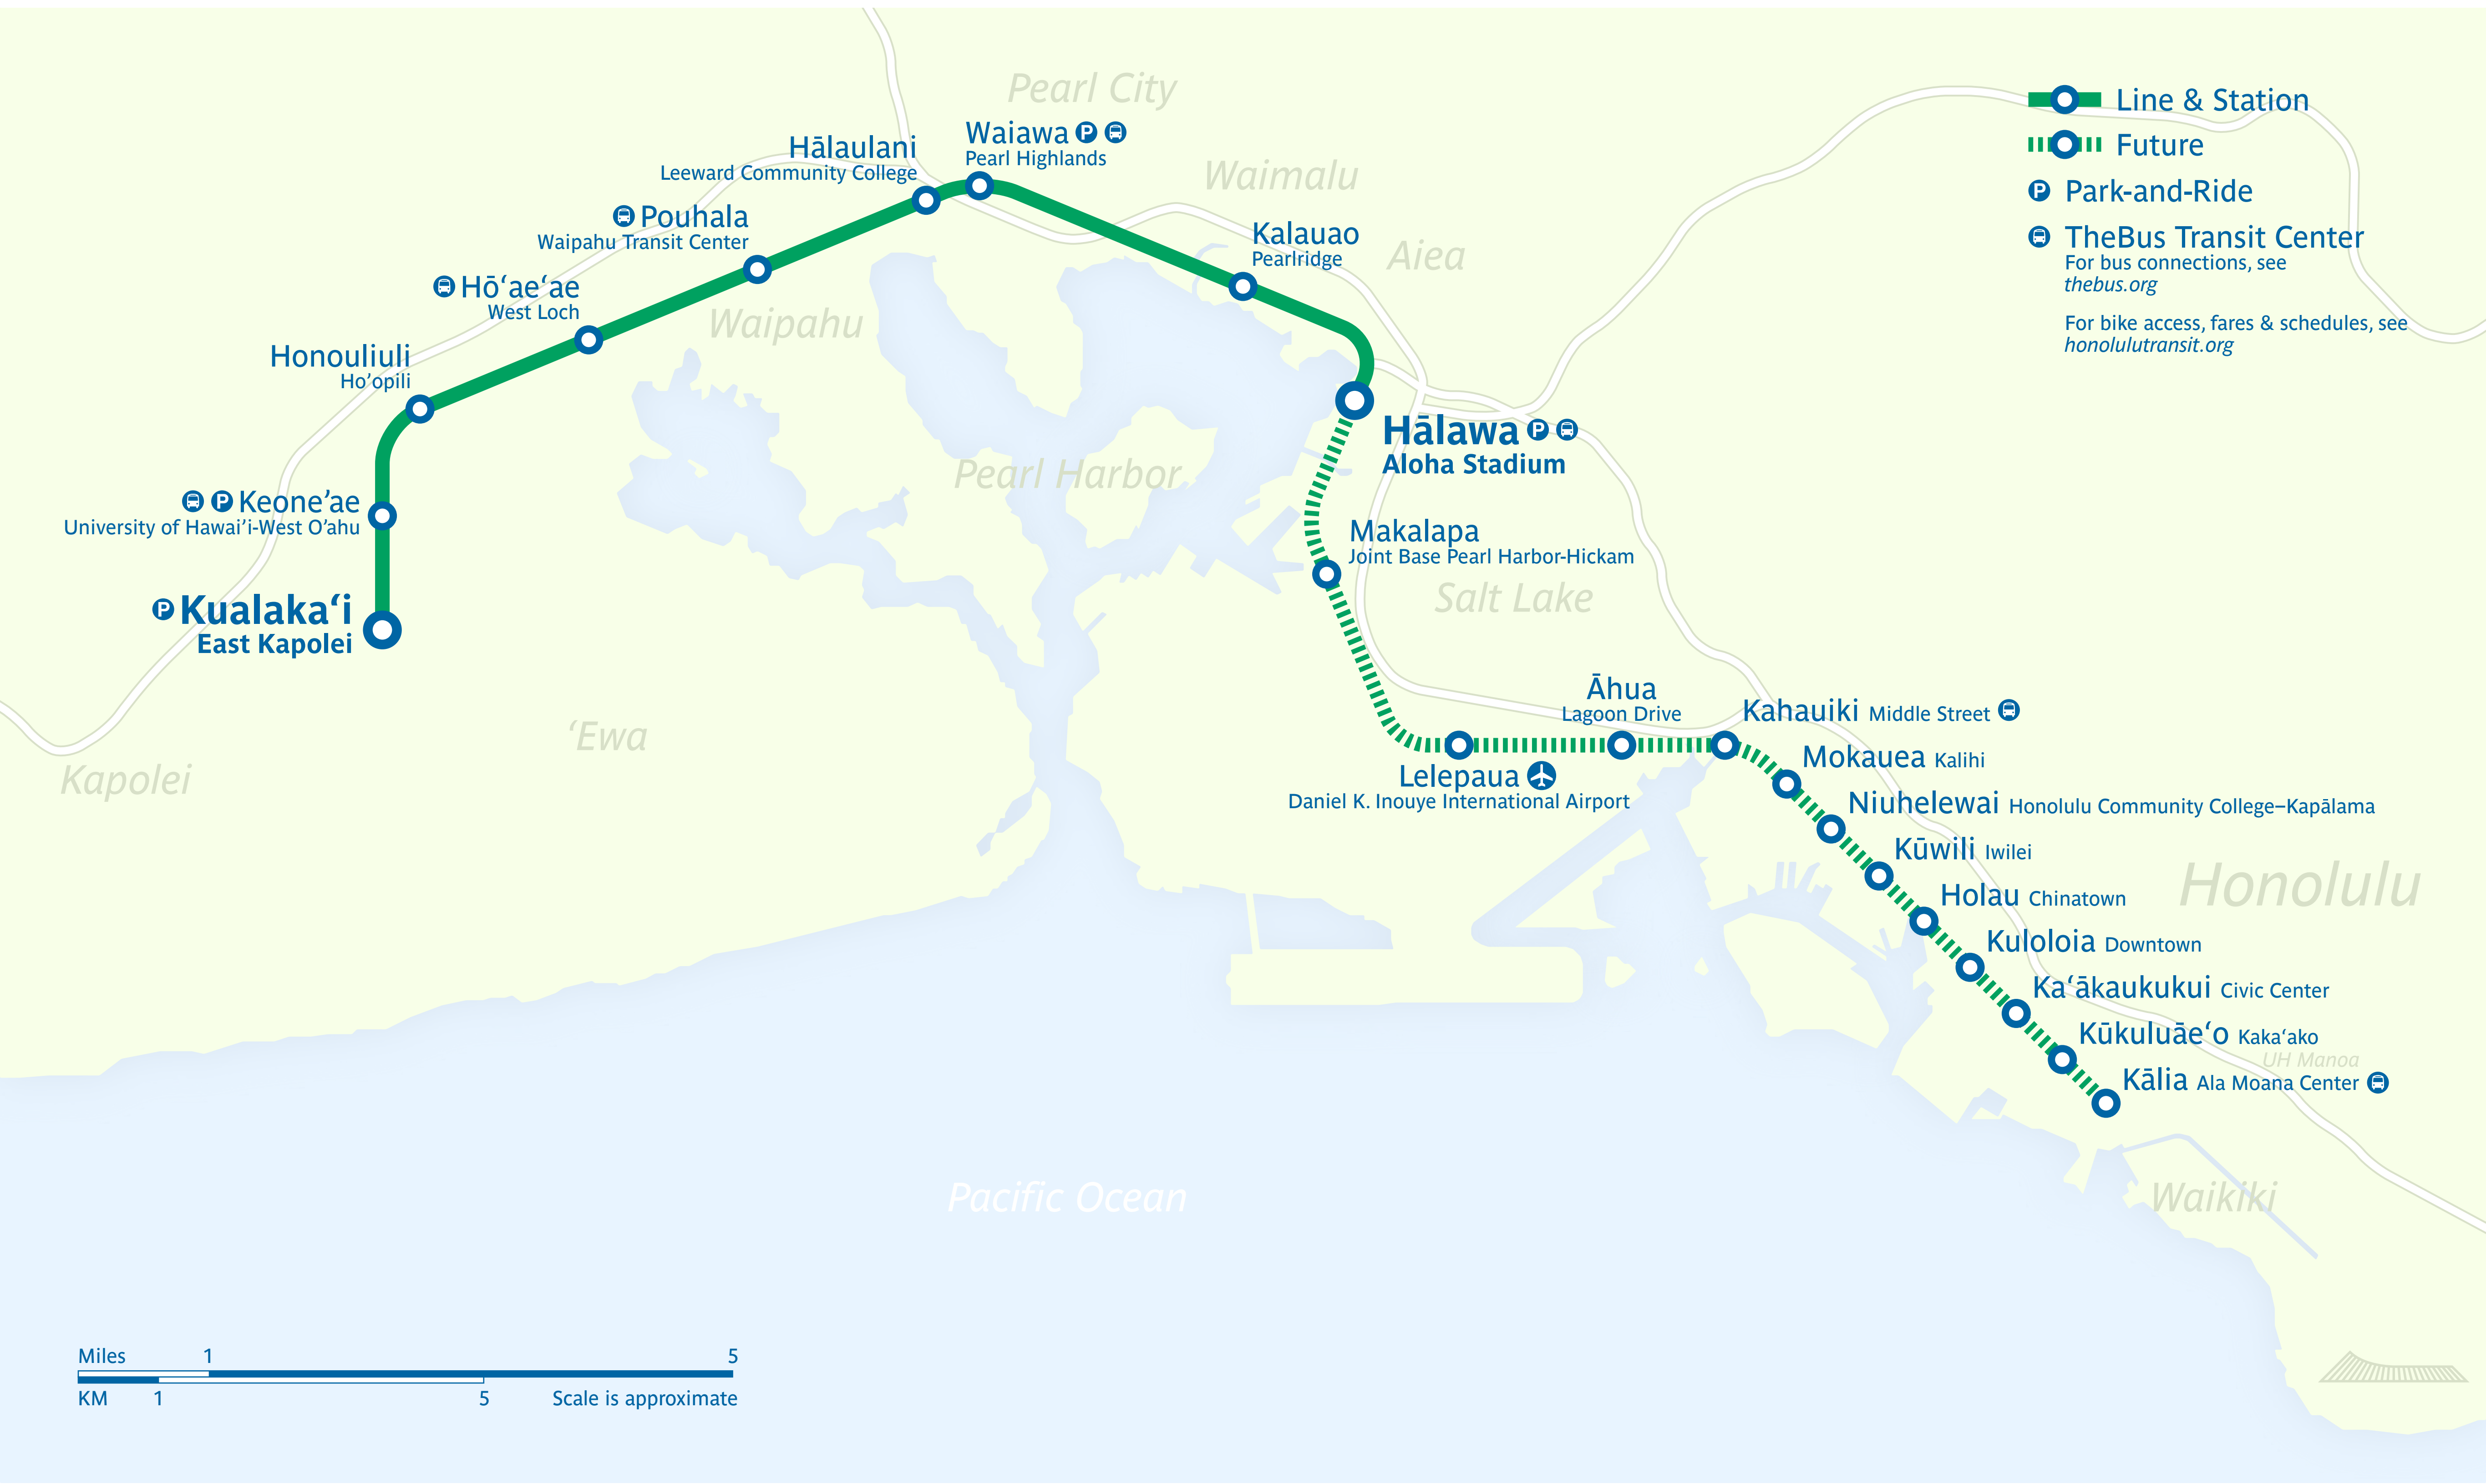

# Honolulu Rail Transit Map