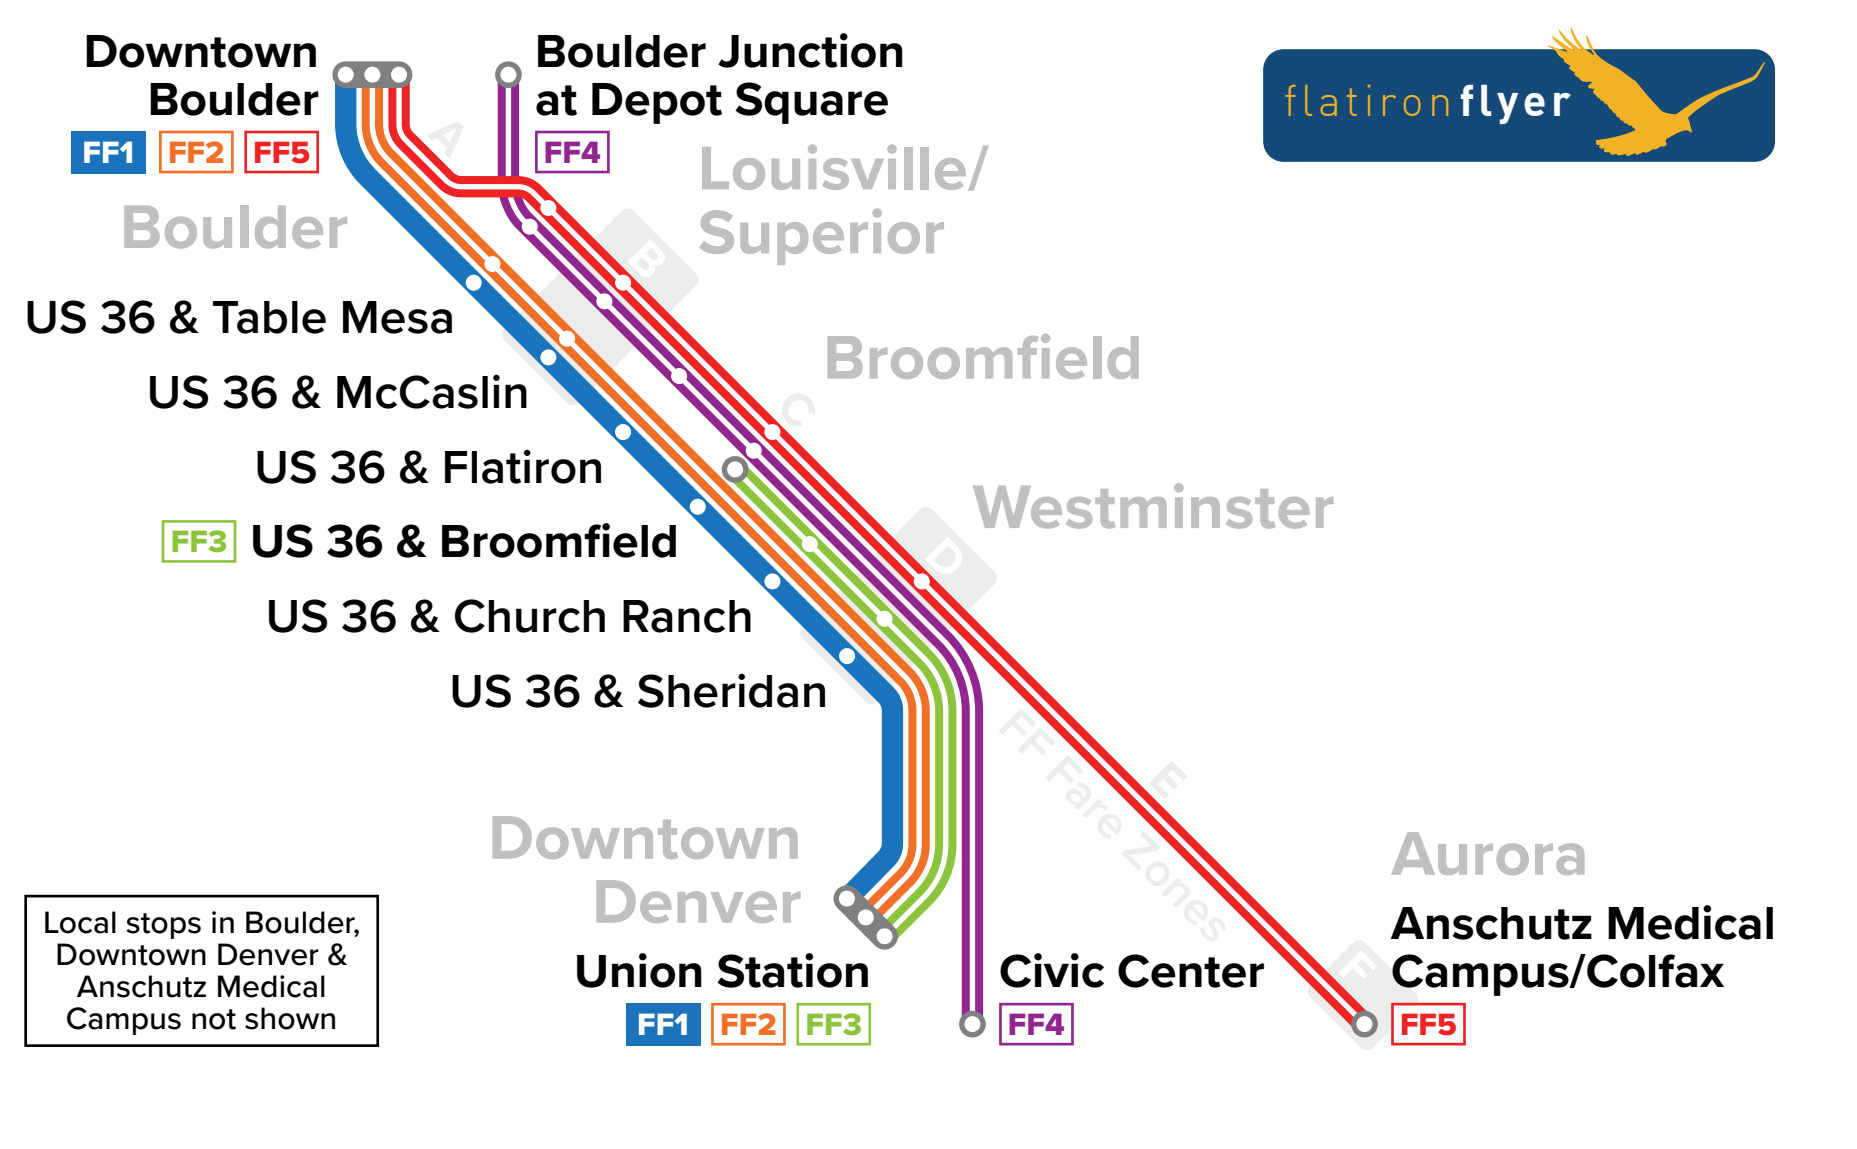

Metro Denver Rapid Transit

Local stops in Boulder, Downtown Denver & Anschutz Medical Campus not shown

The following changes are currently in effect:

- L FF4 are not in service
- D H serve Union Station rather than the downtown loop
- MR operates all day

Map Guide

- Line
- Peak times only
- Station*
- Final destination
- Transfer point

*Rail & bus stations
Regular bus stops not shown

Rail Lines

A B D E G
H L N R W

Bus Rapid Transit Lines

FF1 FF2 FF3 FF4 FF5

Downtown Denver Shuttles

MR Free MallRide
MR Free MetroRide

Fares

Travel in ...	3-Hour / Day Pass
1-2 zones	\$3 / \$6
3+ zones	\$5.25 / \$10.50
Airport Zone	\$10.50 / \$10.50

For discount fares, schedules, parking & more, see:
rtd-denver.com