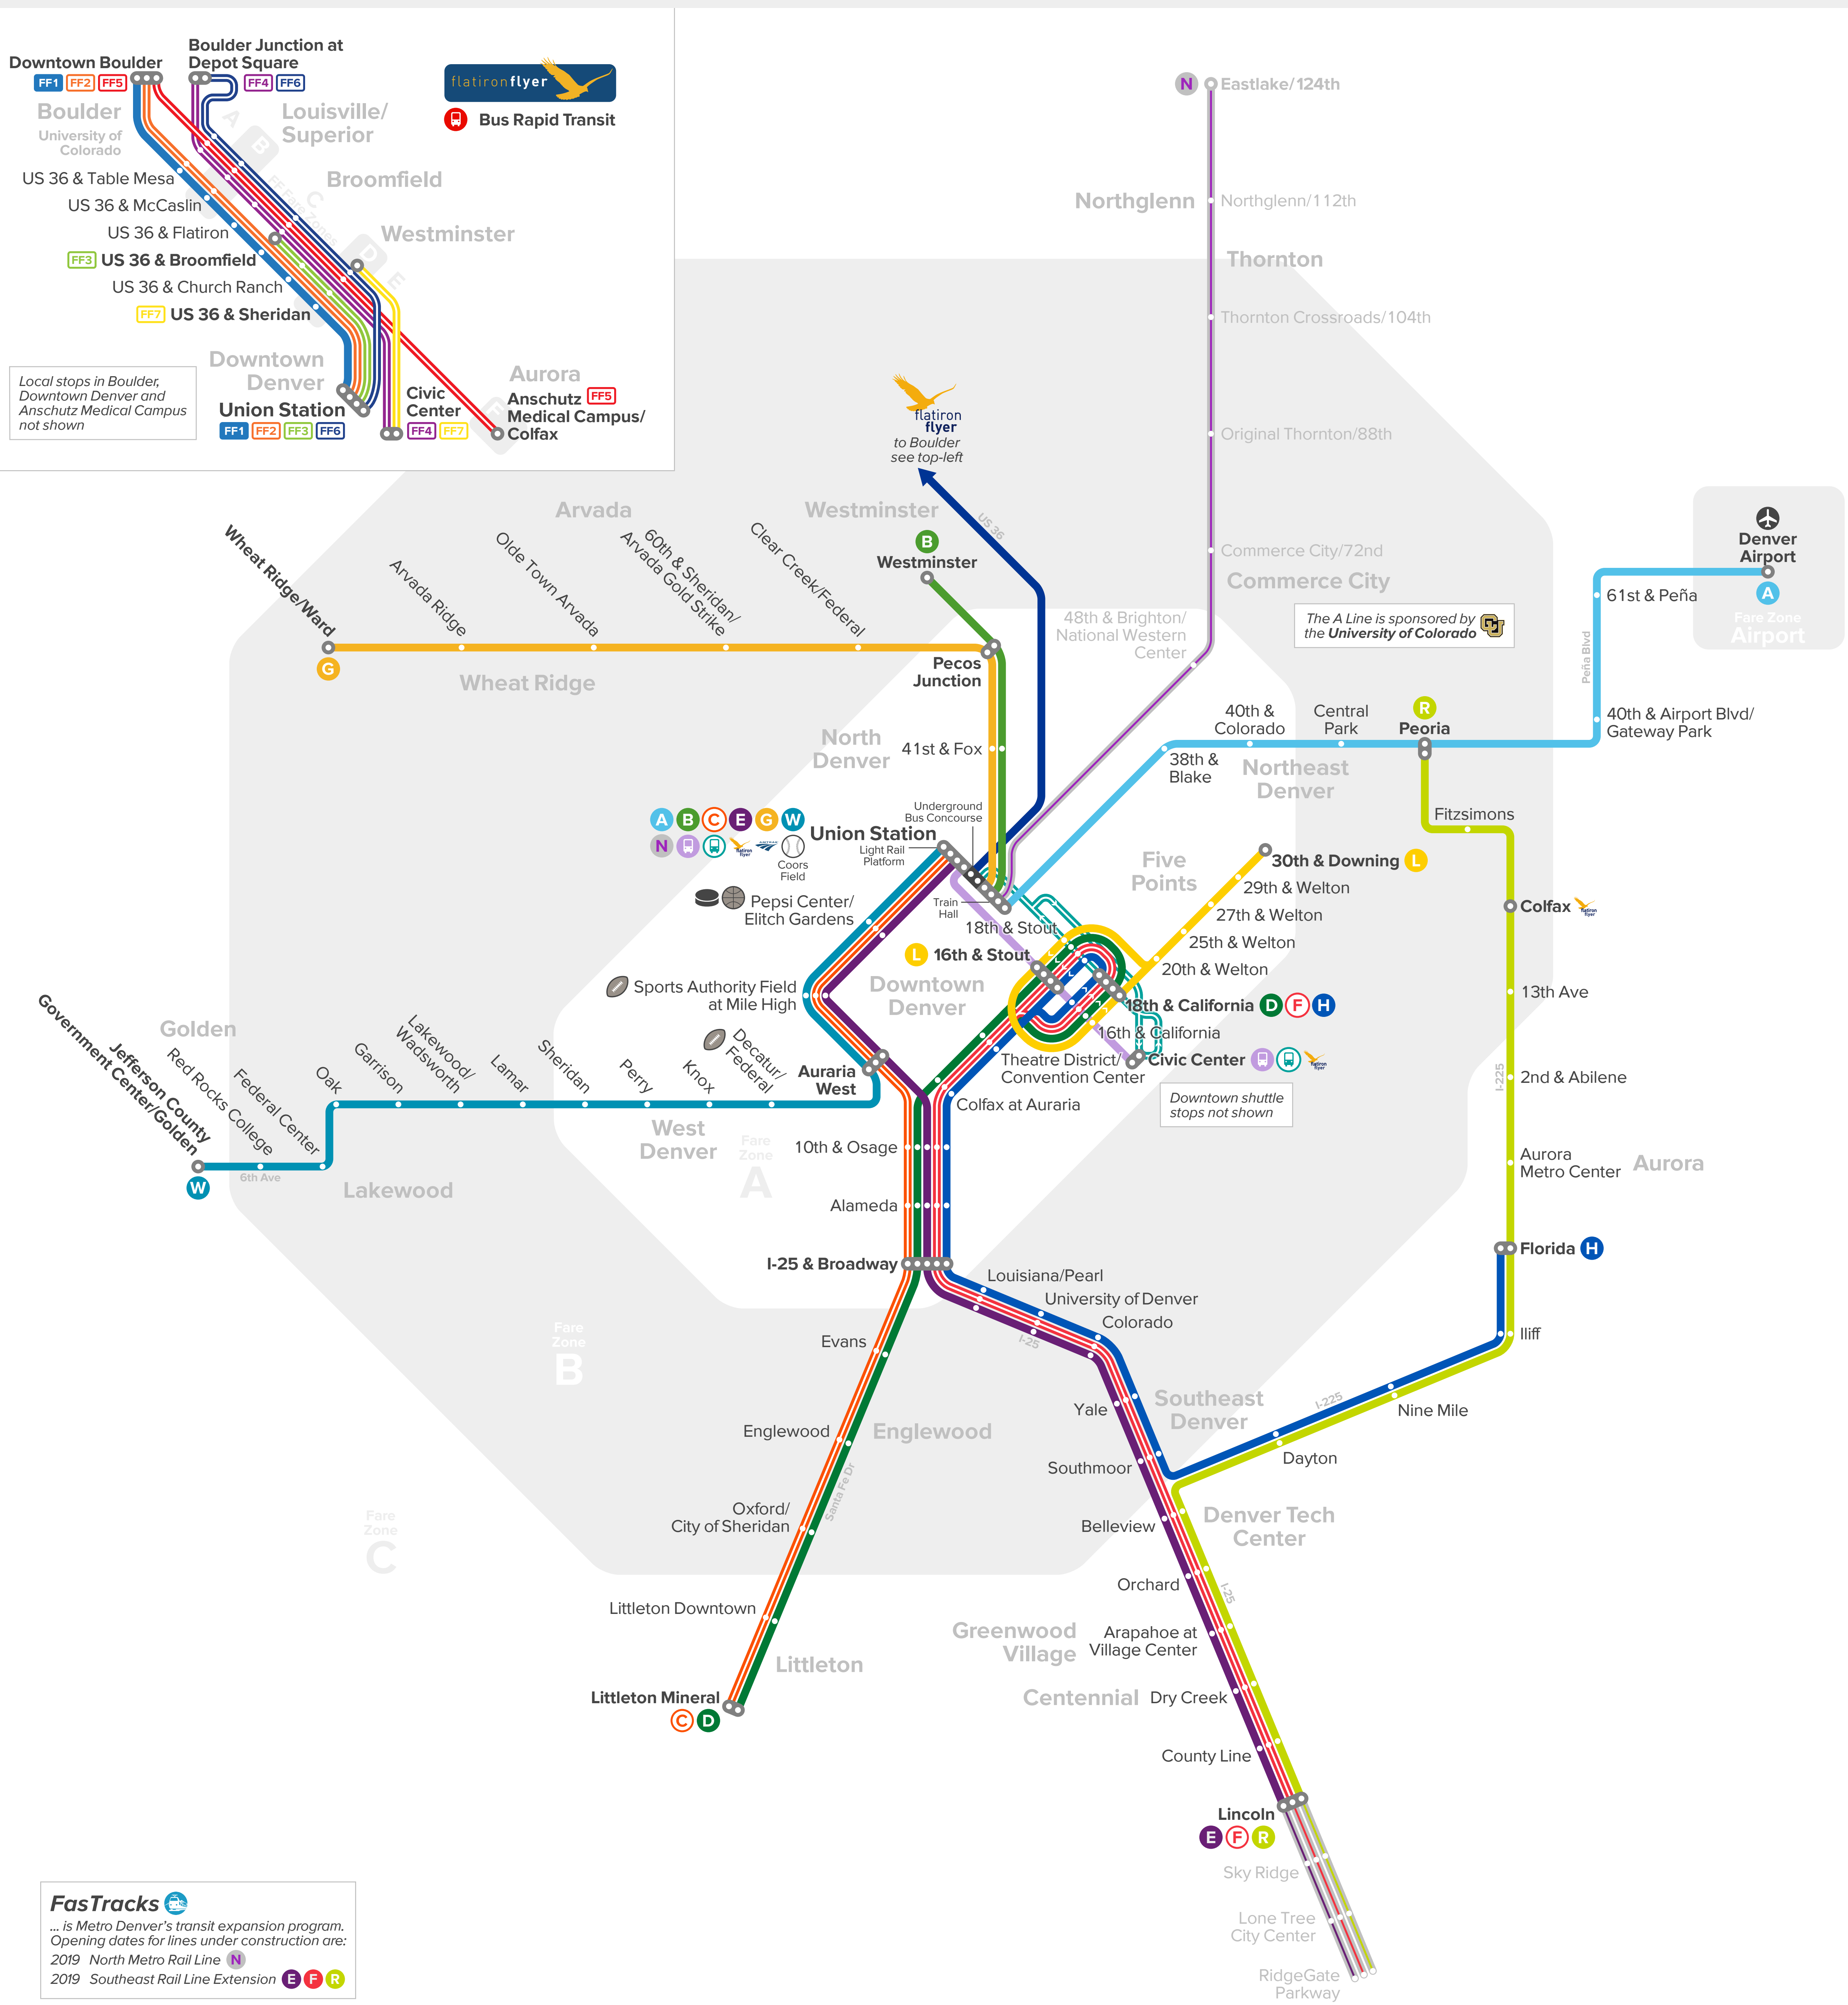

# Metro Denver Rapid Transit Map

**Boulder Junction at Depot Square**  
 FF1 FF2 FF5  
**Boulder**  
 University of Colorado  
 US 36 & Table Mesa  
 US 36 & McCaslin  
 US 36 & Flatiron  
 FF3 **US 36 & Broomfield**  
 US 36 & Church Ranch  
 FF7 **US 36 & Sheridan**

**Louisville/Superior**  
 FF4 FF6

**Flatironflyer**  
 Bus Rapid Transit

**Downtown Denver**  
 Union Station  
 FF1 FF2 FF3 FF6  
 Civic Center  
 FF4 FF7  
**Aurora**  
 Anschutz Medical Campus/Colfax  
 FF5

*Local stops in Boulder, Downtown Denver and Anschutz Medical Campus not shown*

- X Lines
  - Y Rush Hours Only
  - Z Under Construction
  - Station \*
  - Final Destination
  - Transfer Point
- \* Rail, BRT & bus stations  
 Regular bus stops not shown

- Rail
- A East Line
- B Northwest Line
- C D Southwest Line
- E F H Southeast Line
- G Gold Line
- L Central Line
- R I-225 Line
- W West Line
- N North Metro Line

- Bus Rapid Transit
- FF1 FF2 FF3 FF4 Flatiron Flyer
- FF5 FF6 FF7
- Downtown Denver Shuttles
- Free MallRide
- Free MetroRide