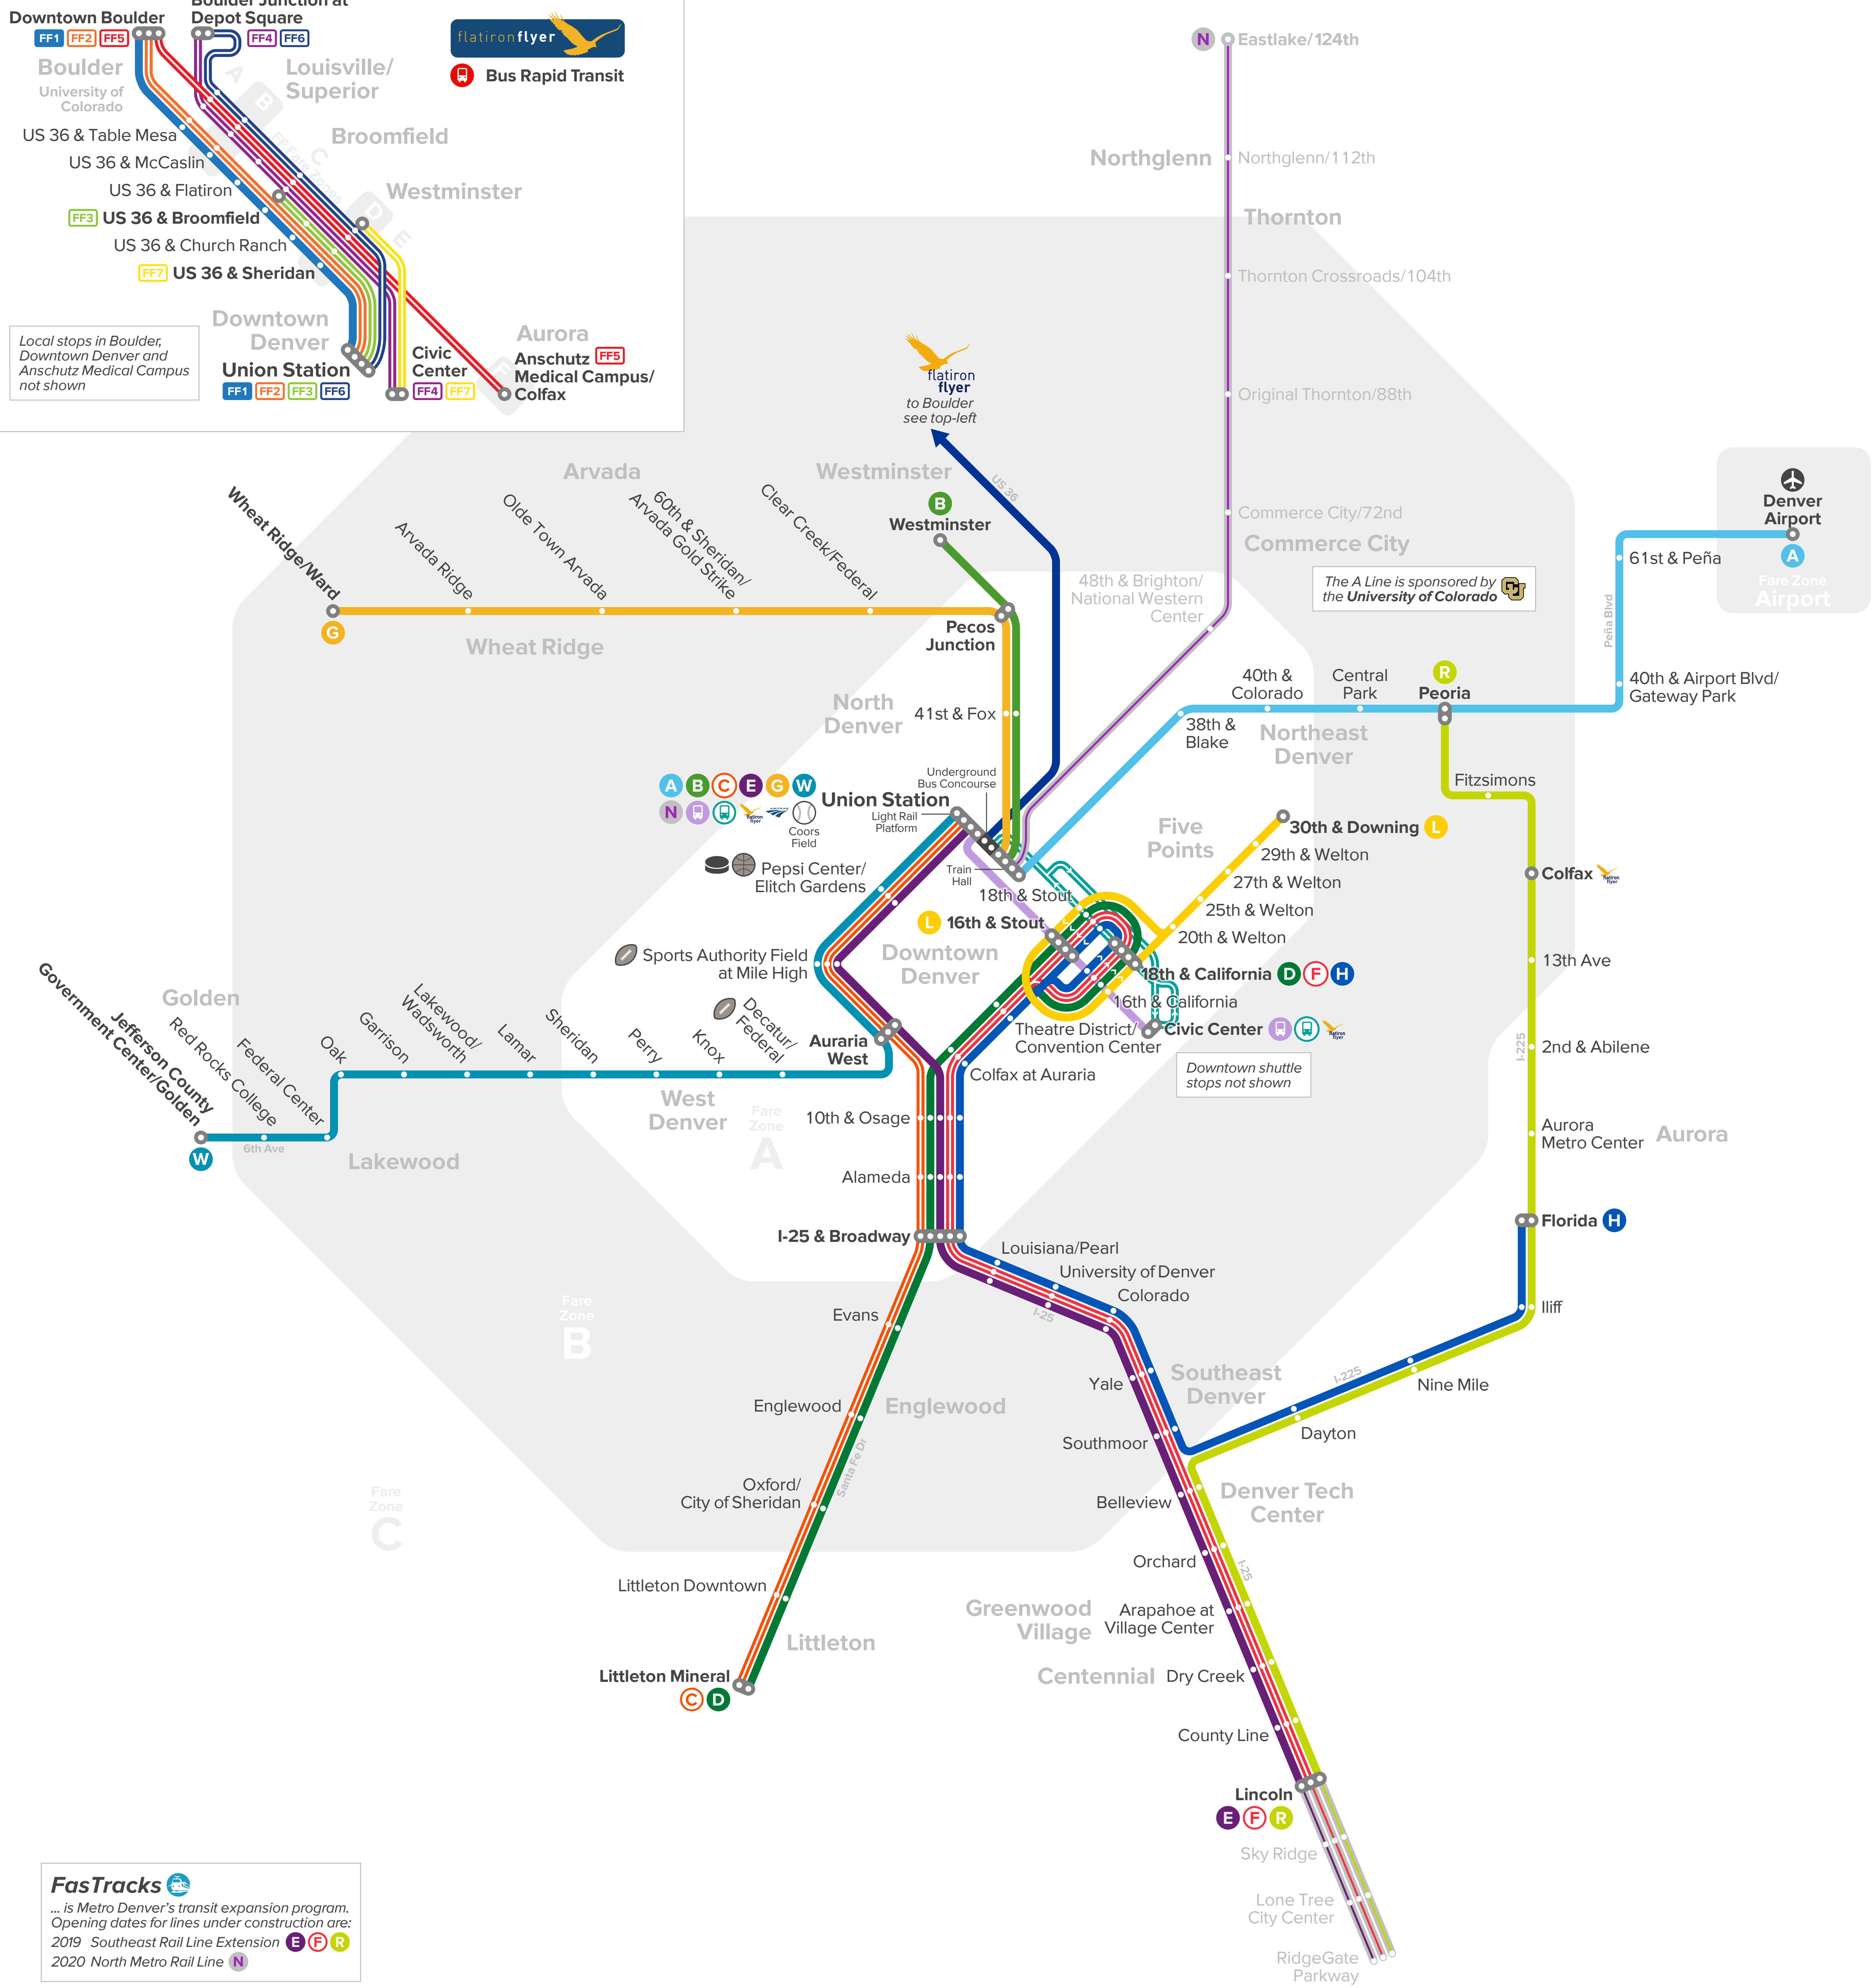

Metro Denver Rapid Transit Map

Boulder Junction at Depot Square
 FF1 FF2 FF5
Boulder
 University of Colorado
 US 36 & Table Mesa
 US 36 & McCaslin
 US 36 & Flatiron
 FF3 **US 36 & Broomfield**
 US 36 & Church Ranch
 FF7 **US 36 & Sheridan**

Broomfield
 Louisville/Superior
 FF4 FF6

Westminster
 US 36 & Sheridan
 FF7

Downtown Denver
 Union Station
 FF1 FF2 FF3 FF6
 Civic Center
 FF4 FF7

Aurora
 Anschutz Medical Campus/Colfax
 FFS

Flatironflyer
 Bus Rapid Transit

Local stops in Boulder, Downtown Denver and Anschutz Medical Campus not shown

- X Lines
 - Y Rush Hours Only
 - Z Under Construction
 - Station *
 - Final Destination
 - Transfer Point
- * Rail, BRT & bus stations
 Regular bus stops not shown

- Rail
- A East Line
- B Northwest Line
- C D Southwest Line
- E F H Southeast Line
- G Gold Line
- L Central Line
- R I-225 Line
- W West Line
- N North Metro Line

- Bus Rapid Transit
- FF1 FF2 FF3 FF4 Flatiron Flyer
- FF5 FF6 FF7
- Downtown Denver Shuttles
- Free MallRide
- Free MetroRide