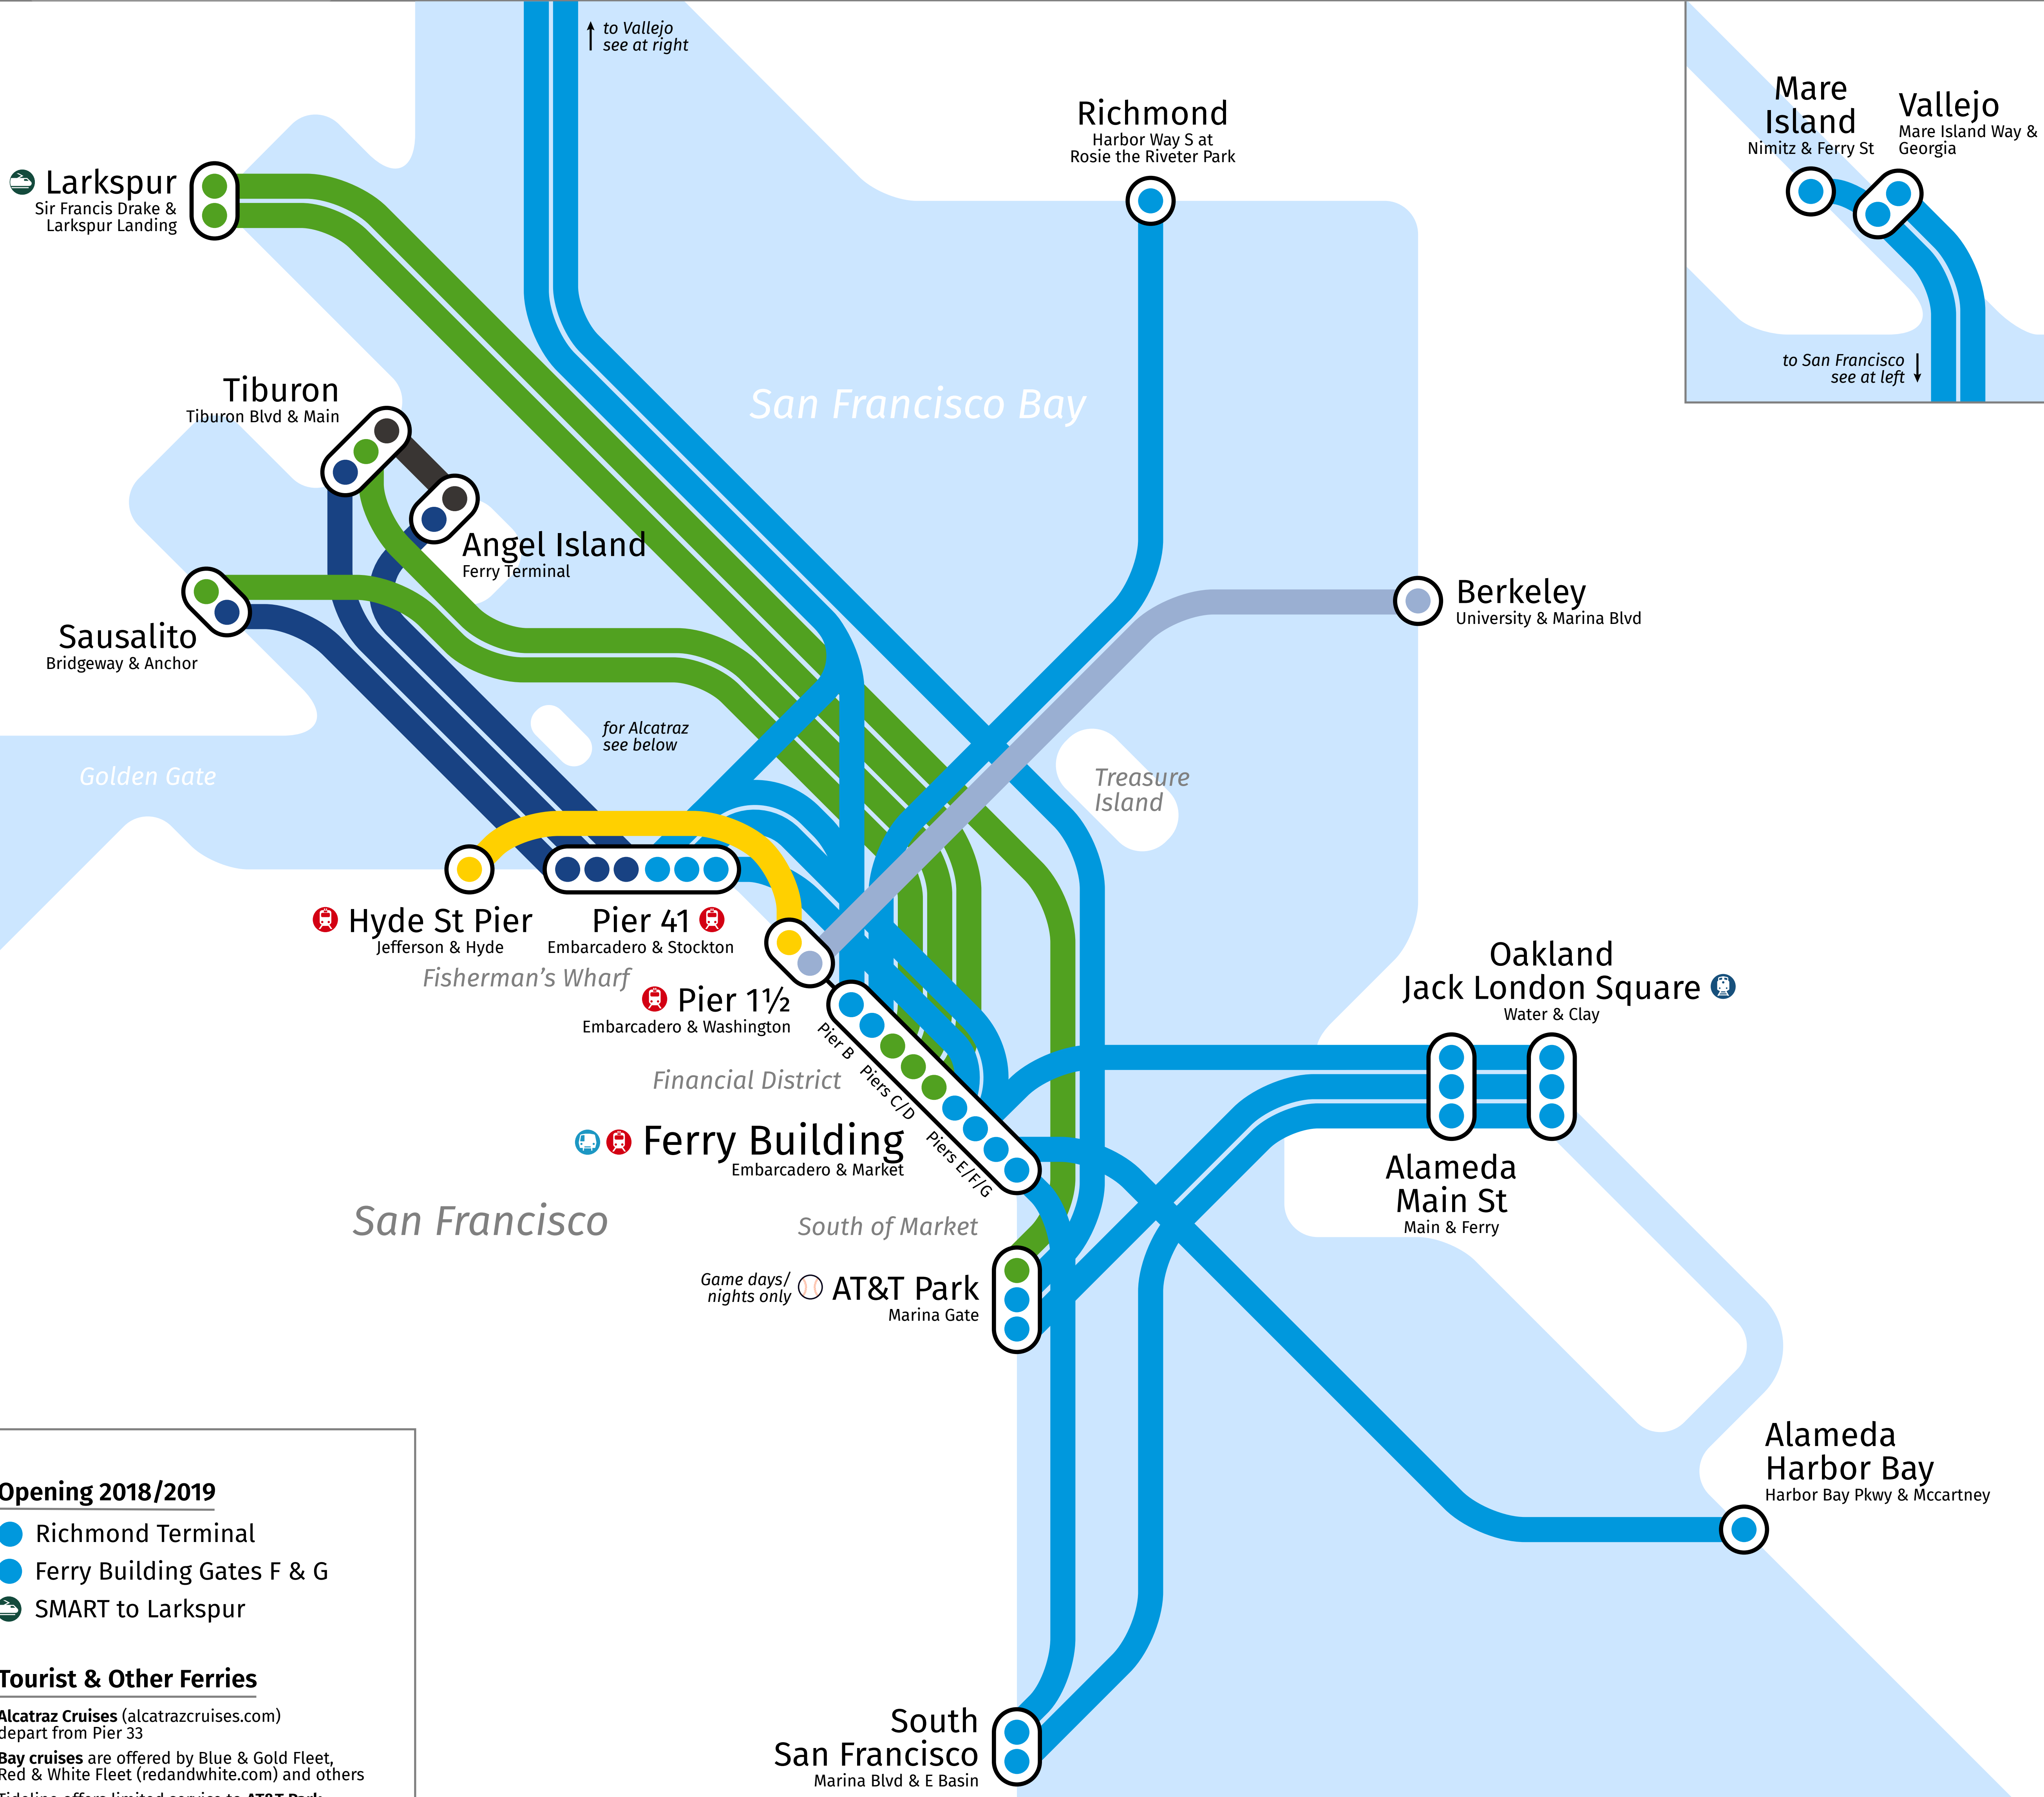

Bay Area Ferry Map

 **SF Bay Ferry**
sanfranciscobayferry.com

 **Blue & Gold Fleet**
blueandgoldfleet.com

 **Tideline**
tidelinetickets.com

 **Golden Gate Ferry**
goldengateferry.org

 **Angel Island Tiburon Ferry**
angelislandferry.com

 **SF Water Taxi**
sanfranciscowatertaxi.org

Rail Transfers

-  Muni
-  BART
-  Amtrak
-  SMART

Opening 2018/2019

-  Richmond Terminal
-  Ferry Building Gates F & G
-  SMART to Larkspur

Tourist & Other Ferries

Alcatraz Cruises (alcatrazcruises.com) depart from Pier 33

Bay cruises are offered by Blue & Gold Fleet, Red & White Fleet (redandwhite.com) and others

Tideline offers limited service to **AT&T Park** from Hyde St Pier, Berkeley and Tiburon