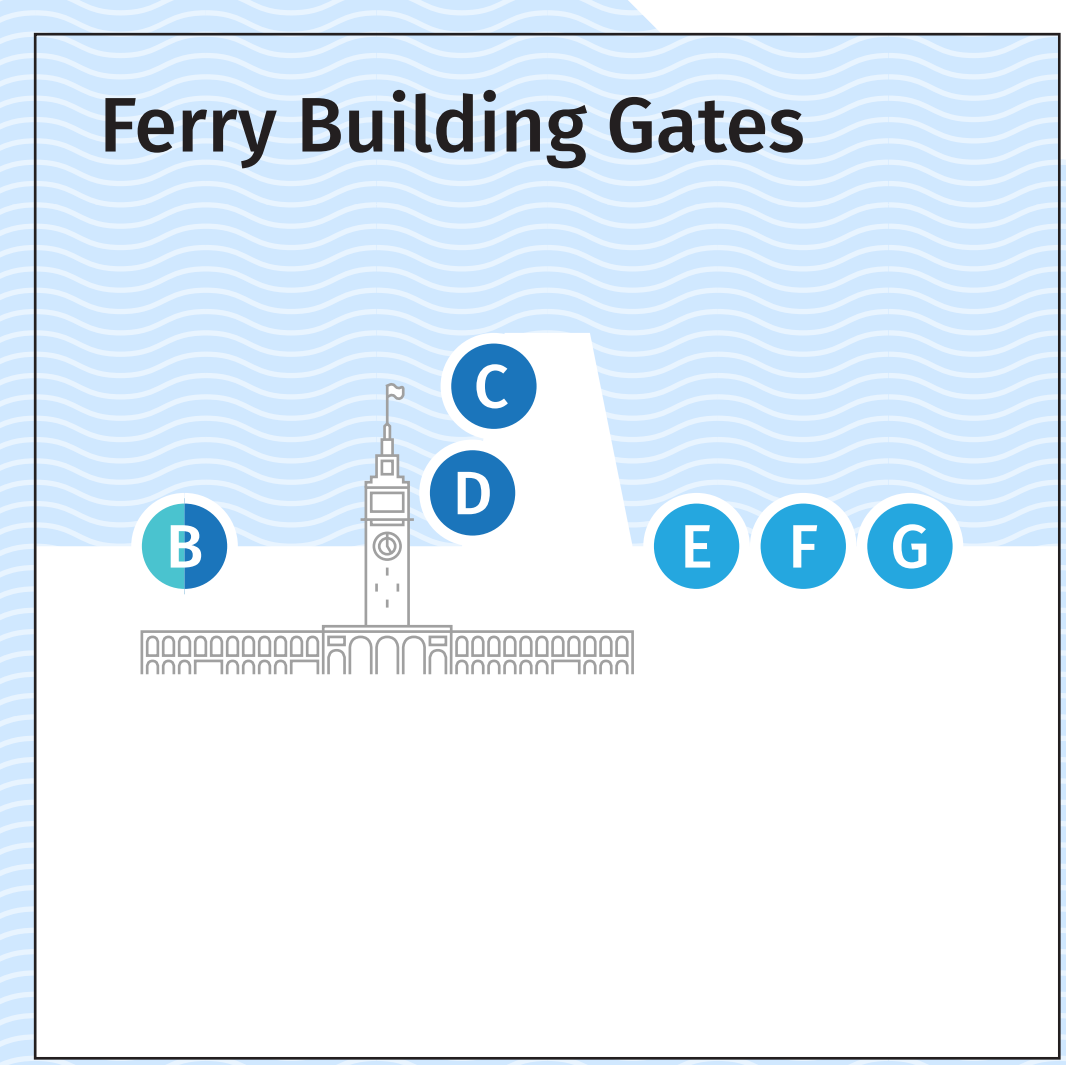

# San Francisco Bay Ferry Map

**Water Shuttles & Taxis**  
**Oakland Alameda Water Shuttle**  
 alamedaca.gov/watershuttle  
**San Francisco Water Taxi**  
 sfwatertaxi.net

Larkspur SMART  
**Larkspur**

Marin County

**Tiburon**

**Angel Island**

**Sausalito**

**Pier 41**  
 Muni F Line  
 Fisherman's Wharf

**Downtown San Francisco  
 (Ferry Building)**

Embarcadero BART/Muni Metro Muni F Line

San Francisco

Oracle Park  
 Chase Center  
**Mission Bay**

**Richmond**

● Berkeley

East Bay

**Alameda Main St**  
**Alameda Seaplane**

Oakland Jack London Amtrak

**Harbor Bay**

**South San Francisco**

- San Francisco Bay Ferry**  
sanfranciscobayferry.com
- Golden Gate Ferry**  
goldengateferry.com
- Blue & Gold Fleet**  
blueandgoldfleet.com
- Angel Island Tiburon Ferry**  
angelislandferry.com
- Treasure Island Ferry**  
tisf.com/ferry-service
- **Future terminals**  
served by SF Bay Ferry
- Giants & Warriors games**  
via SF Bay Ferry & Golden Gate Ferry
- Train stations**  
within 10-minute walk