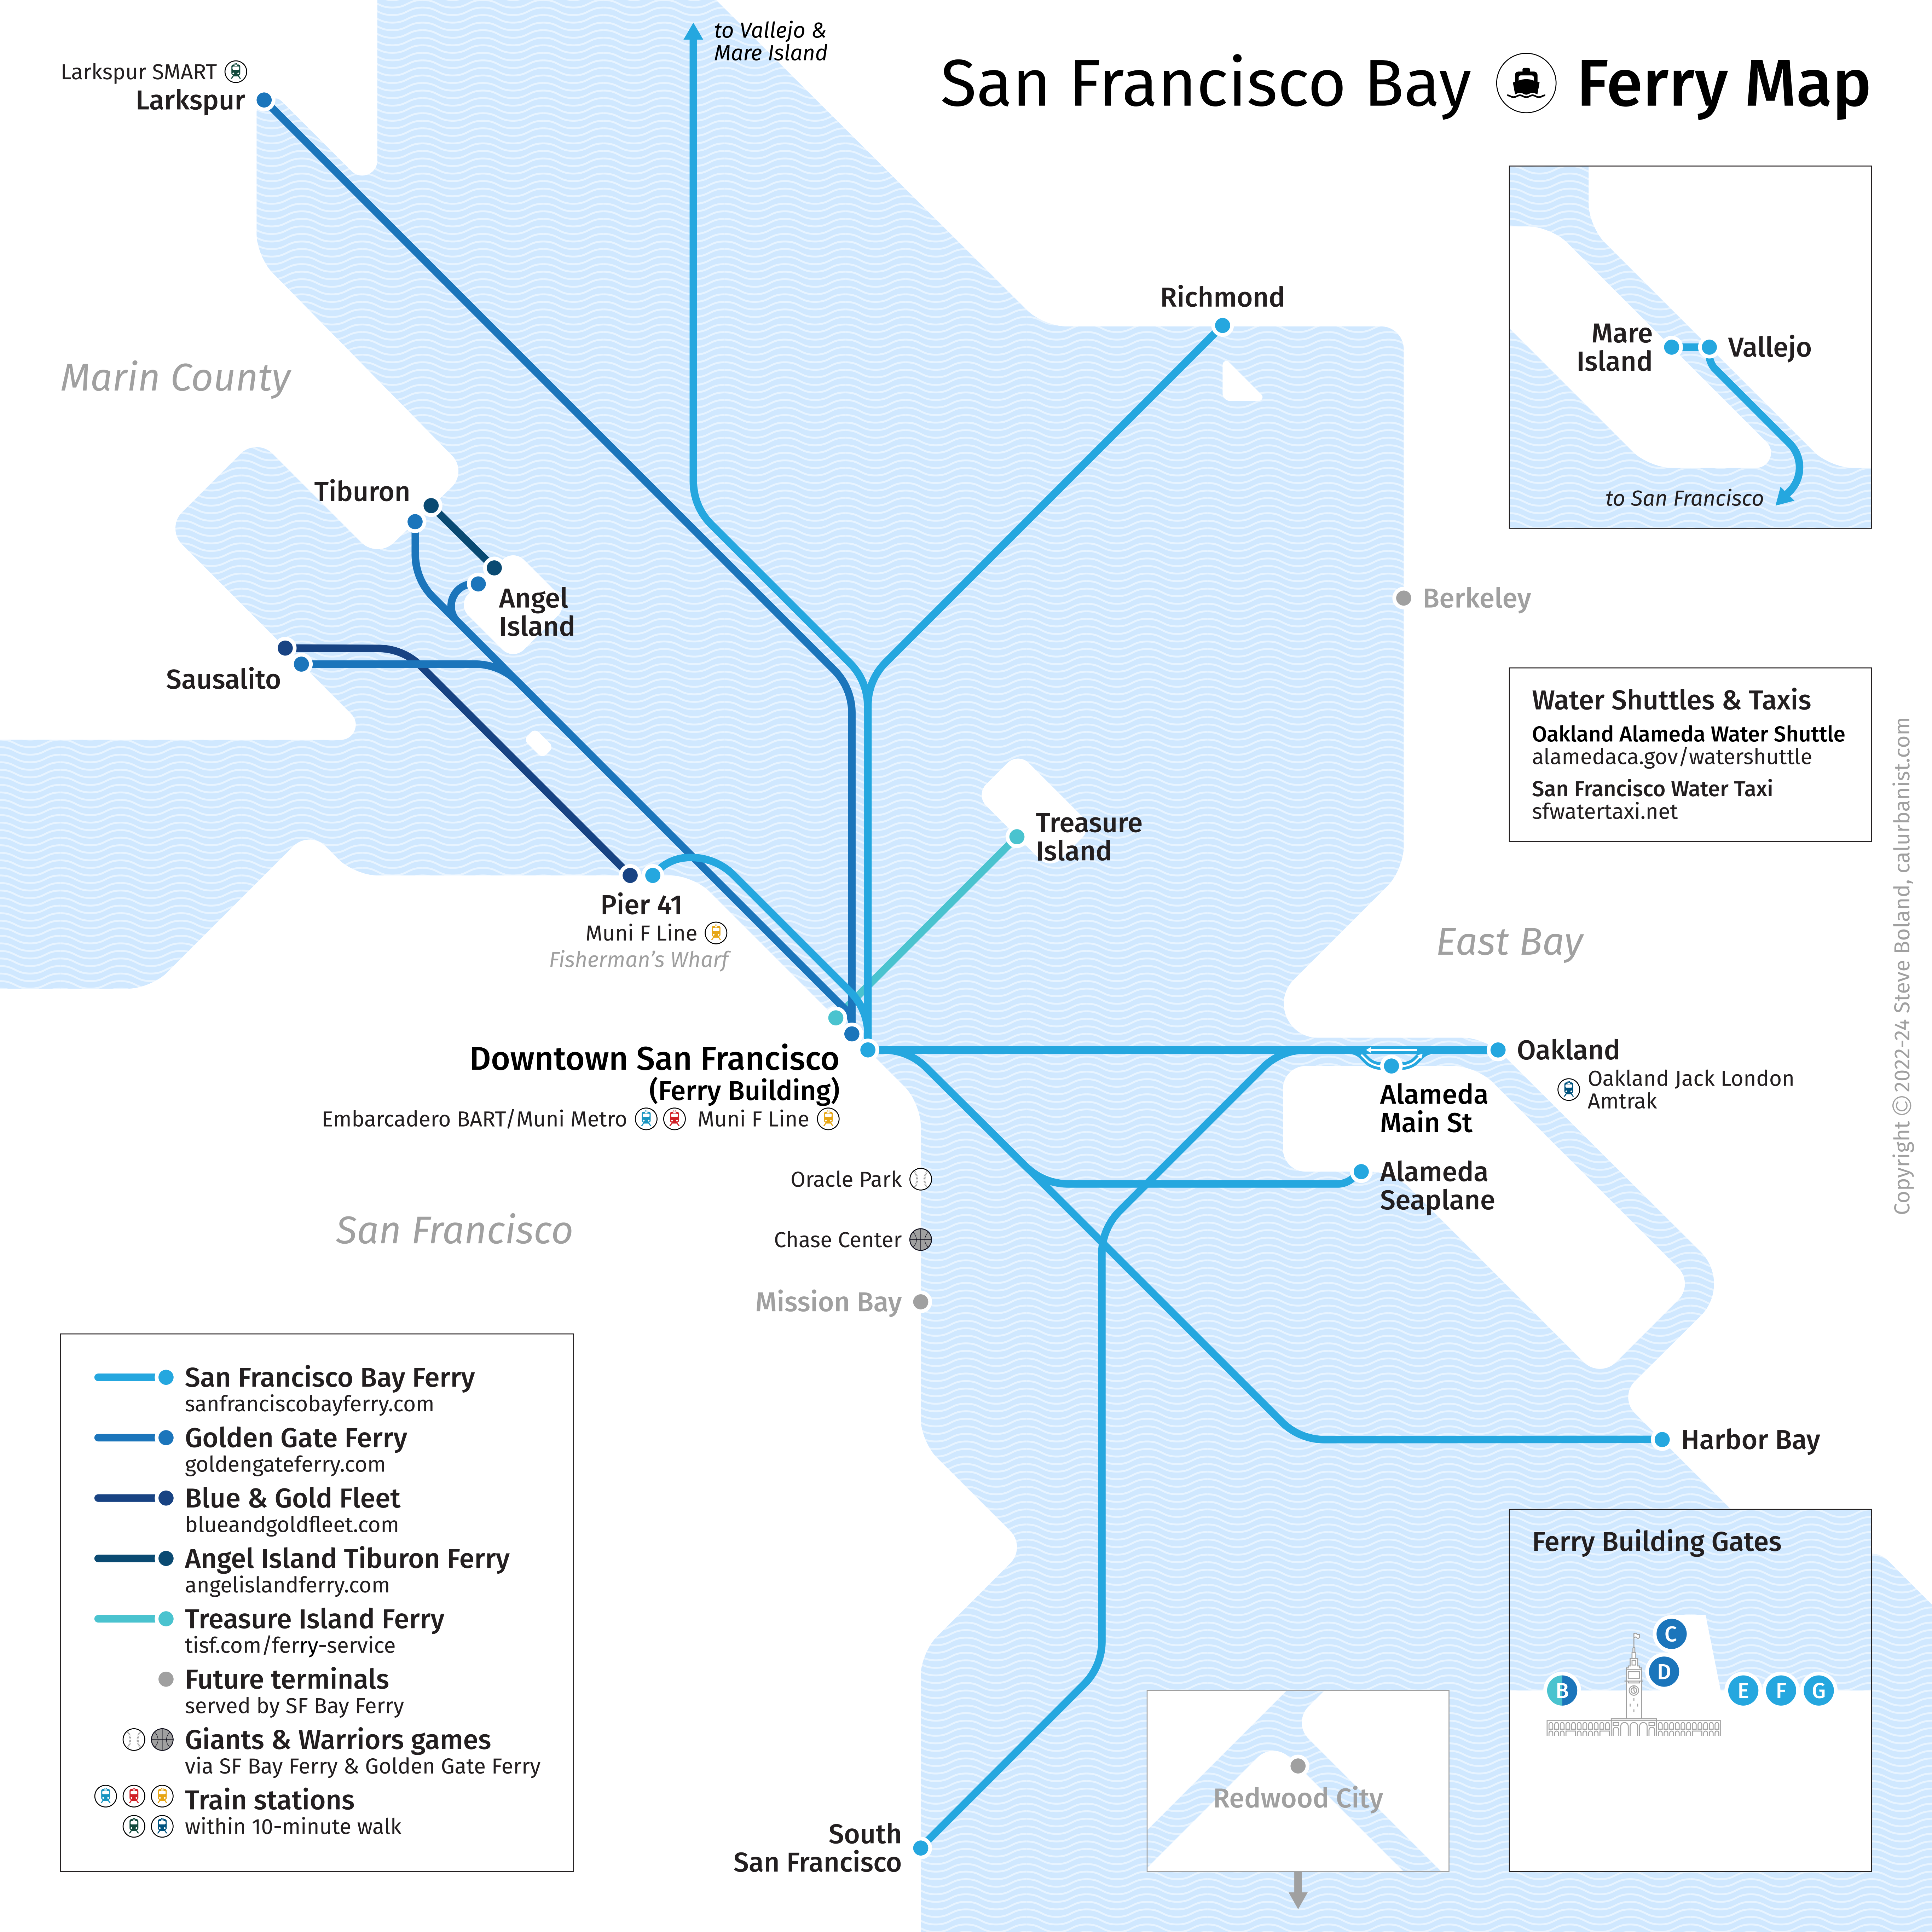

# San Francisco Bay Ferry Map

**Water Shuttles & Taxis**  
**Oakland Alameda Water Shuttle**  
 alamedaca.gov/watershuttle  
**San Francisco Water Taxi**  
 sfwatertaxi.net

Larkspur SMART  
**Larkspur**

Marin County

**Tiburon**

**Angel Island**

**Sausalito**

**Pier 41**  
 Muni F Line  
 Fisherman's Wharf

**Downtown San Francisco  
 (Ferry Building)**

Embarcadero BART/Muni Metro Muni F Line

San Francisco

Oracle Park  
 Chase Center  
**Mission Bay**

**Richmond**

● Berkeley

East Bay

**Alameda Main St**  
**Alameda Seaplane**

Oakland Jack London Amtrak

**Harbor Bay**

**South San Francisco**

- San Francisco Bay Ferry**  
sanfranciscobayferry.com
- Golden Gate Ferry**  
goldengateferry.com
- Blue & Gold Fleet**  
blueandgoldfleet.com
- Angel Island Tiburon Ferry**  
angelislandferry.com
- Treasure Island Ferry**  
tisf.com/ferry-service
- **Future terminals**  
served by SF Bay Ferry
- Giants & Warriors games**  
via SF Bay Ferry & Golden Gate Ferry
- Train stations**  
within 10-minute walk