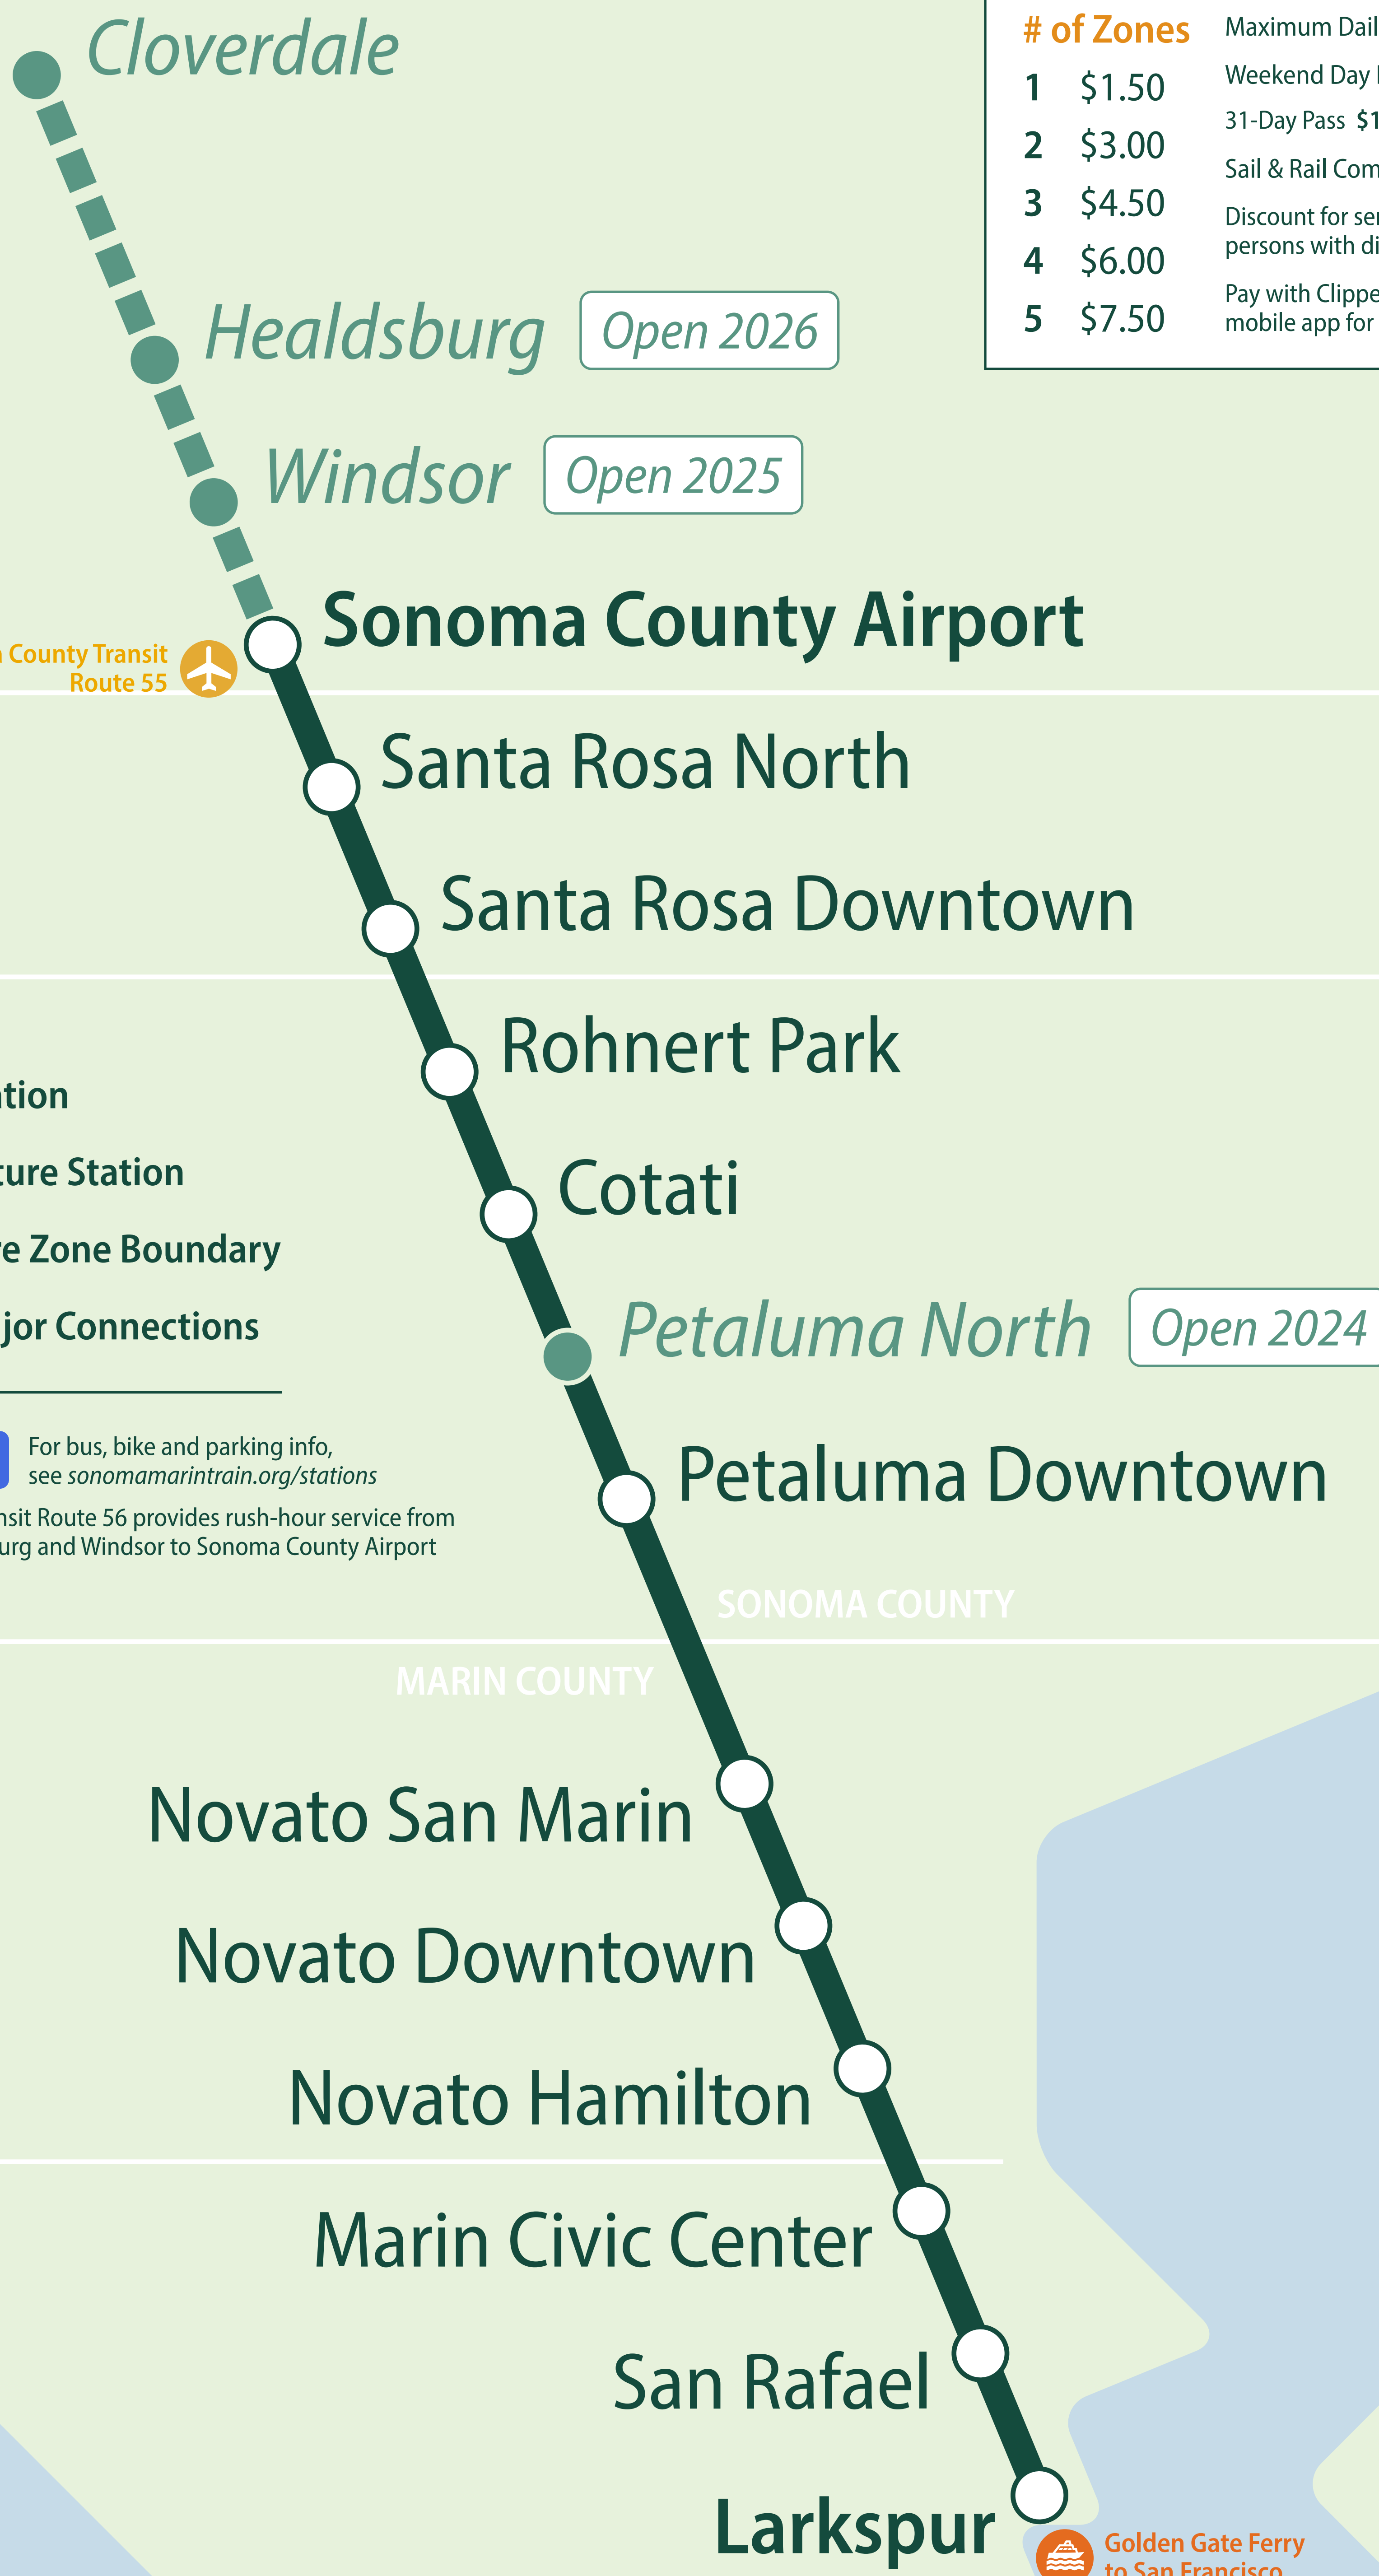

## Fares

# of Zones	Maximum Daily Fare
1	\$1.50
2	\$3.00
3	\$4.50
4	\$6.00
5	\$7.50

Maximum Daily Fare \$15  
 Weekend Day Pass \$10  
 31-Day Pass \$135  
 Sail & Rail Combo Ticket \$12  
 Discount for seniors, youth and persons with disabilities 50%  
 Pay with Clipper card or SMART mobile app for iOS & Android

- Station
  - Future Station
  - Fare Zone Boundary
  - Major Connections
- For bus, bike and parking info, see [sonomamarintrain.org/stations](http://sonomamarintrain.org/stations)  
 Sonoma County Transit Route 56 provides rush-hour service from Cloverdale, Healdsburg and Windsor to Sonoma County Airport