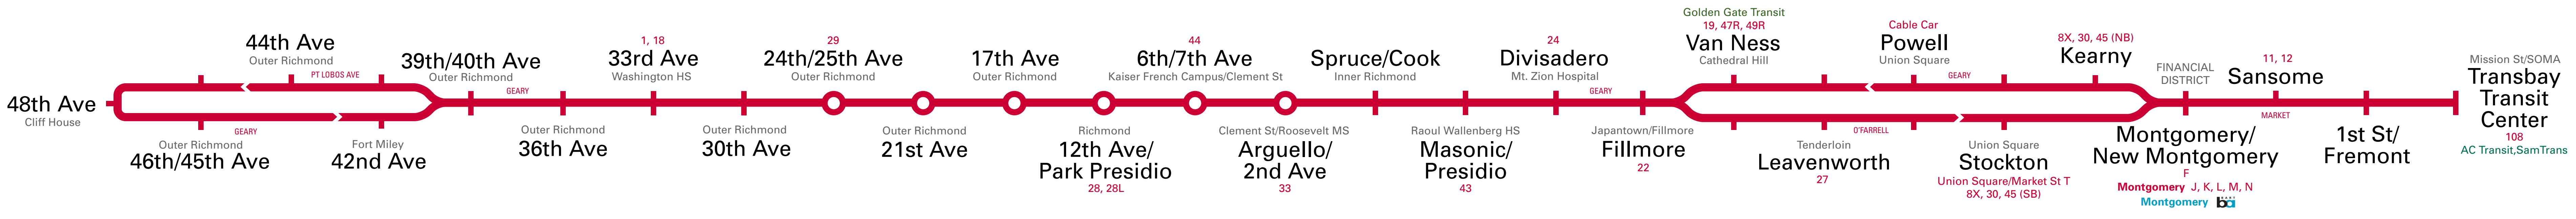

# 38R Geary Rapid

Connections to **Metro Stations & Other Muni Lines** | **BART Stations** | Regional Bus Lines

Station in Transitway Stop on Sidewalk

# 47R Van Ness-Townsend Rapid

Connections to **Metro Stations & Other Muni Lines** | **Caltrain Stations** | Regional Bus Lines

Station in Transitway Stop on Sidewalk

# 49R Van Ness-Mission Rapid

Connections to **Metro Stations & Other Muni Lines** | **BART Stations** | Regional Bus Lines

Station in Transitway Stop on Sidewalk