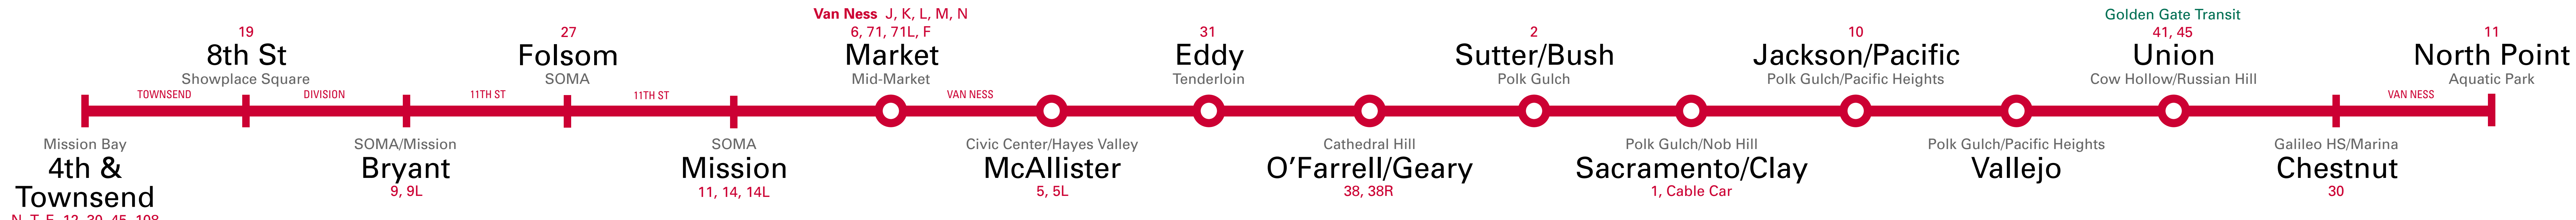

# 38R Geary Rapid

Connections to **Metro Stations & Other Muni Lines** | **BART Stations** | Regional Bus Lines

Station in Transitway Stop on Sidewalk

# 47R Van Ness-Townsend Rapid

Connections to **Metro Stations & Other Muni Lines** | **Caltrain Stations** | Regional Bus Lines

Station in Transitway Stop on Sidewalk

# 49R Van Ness-Mission Rapid

Connections to **Metro Stations & Other Muni Lines** | **BART Stations** | Regional Bus Lines

Station in Transitway Stop on Sidewalk