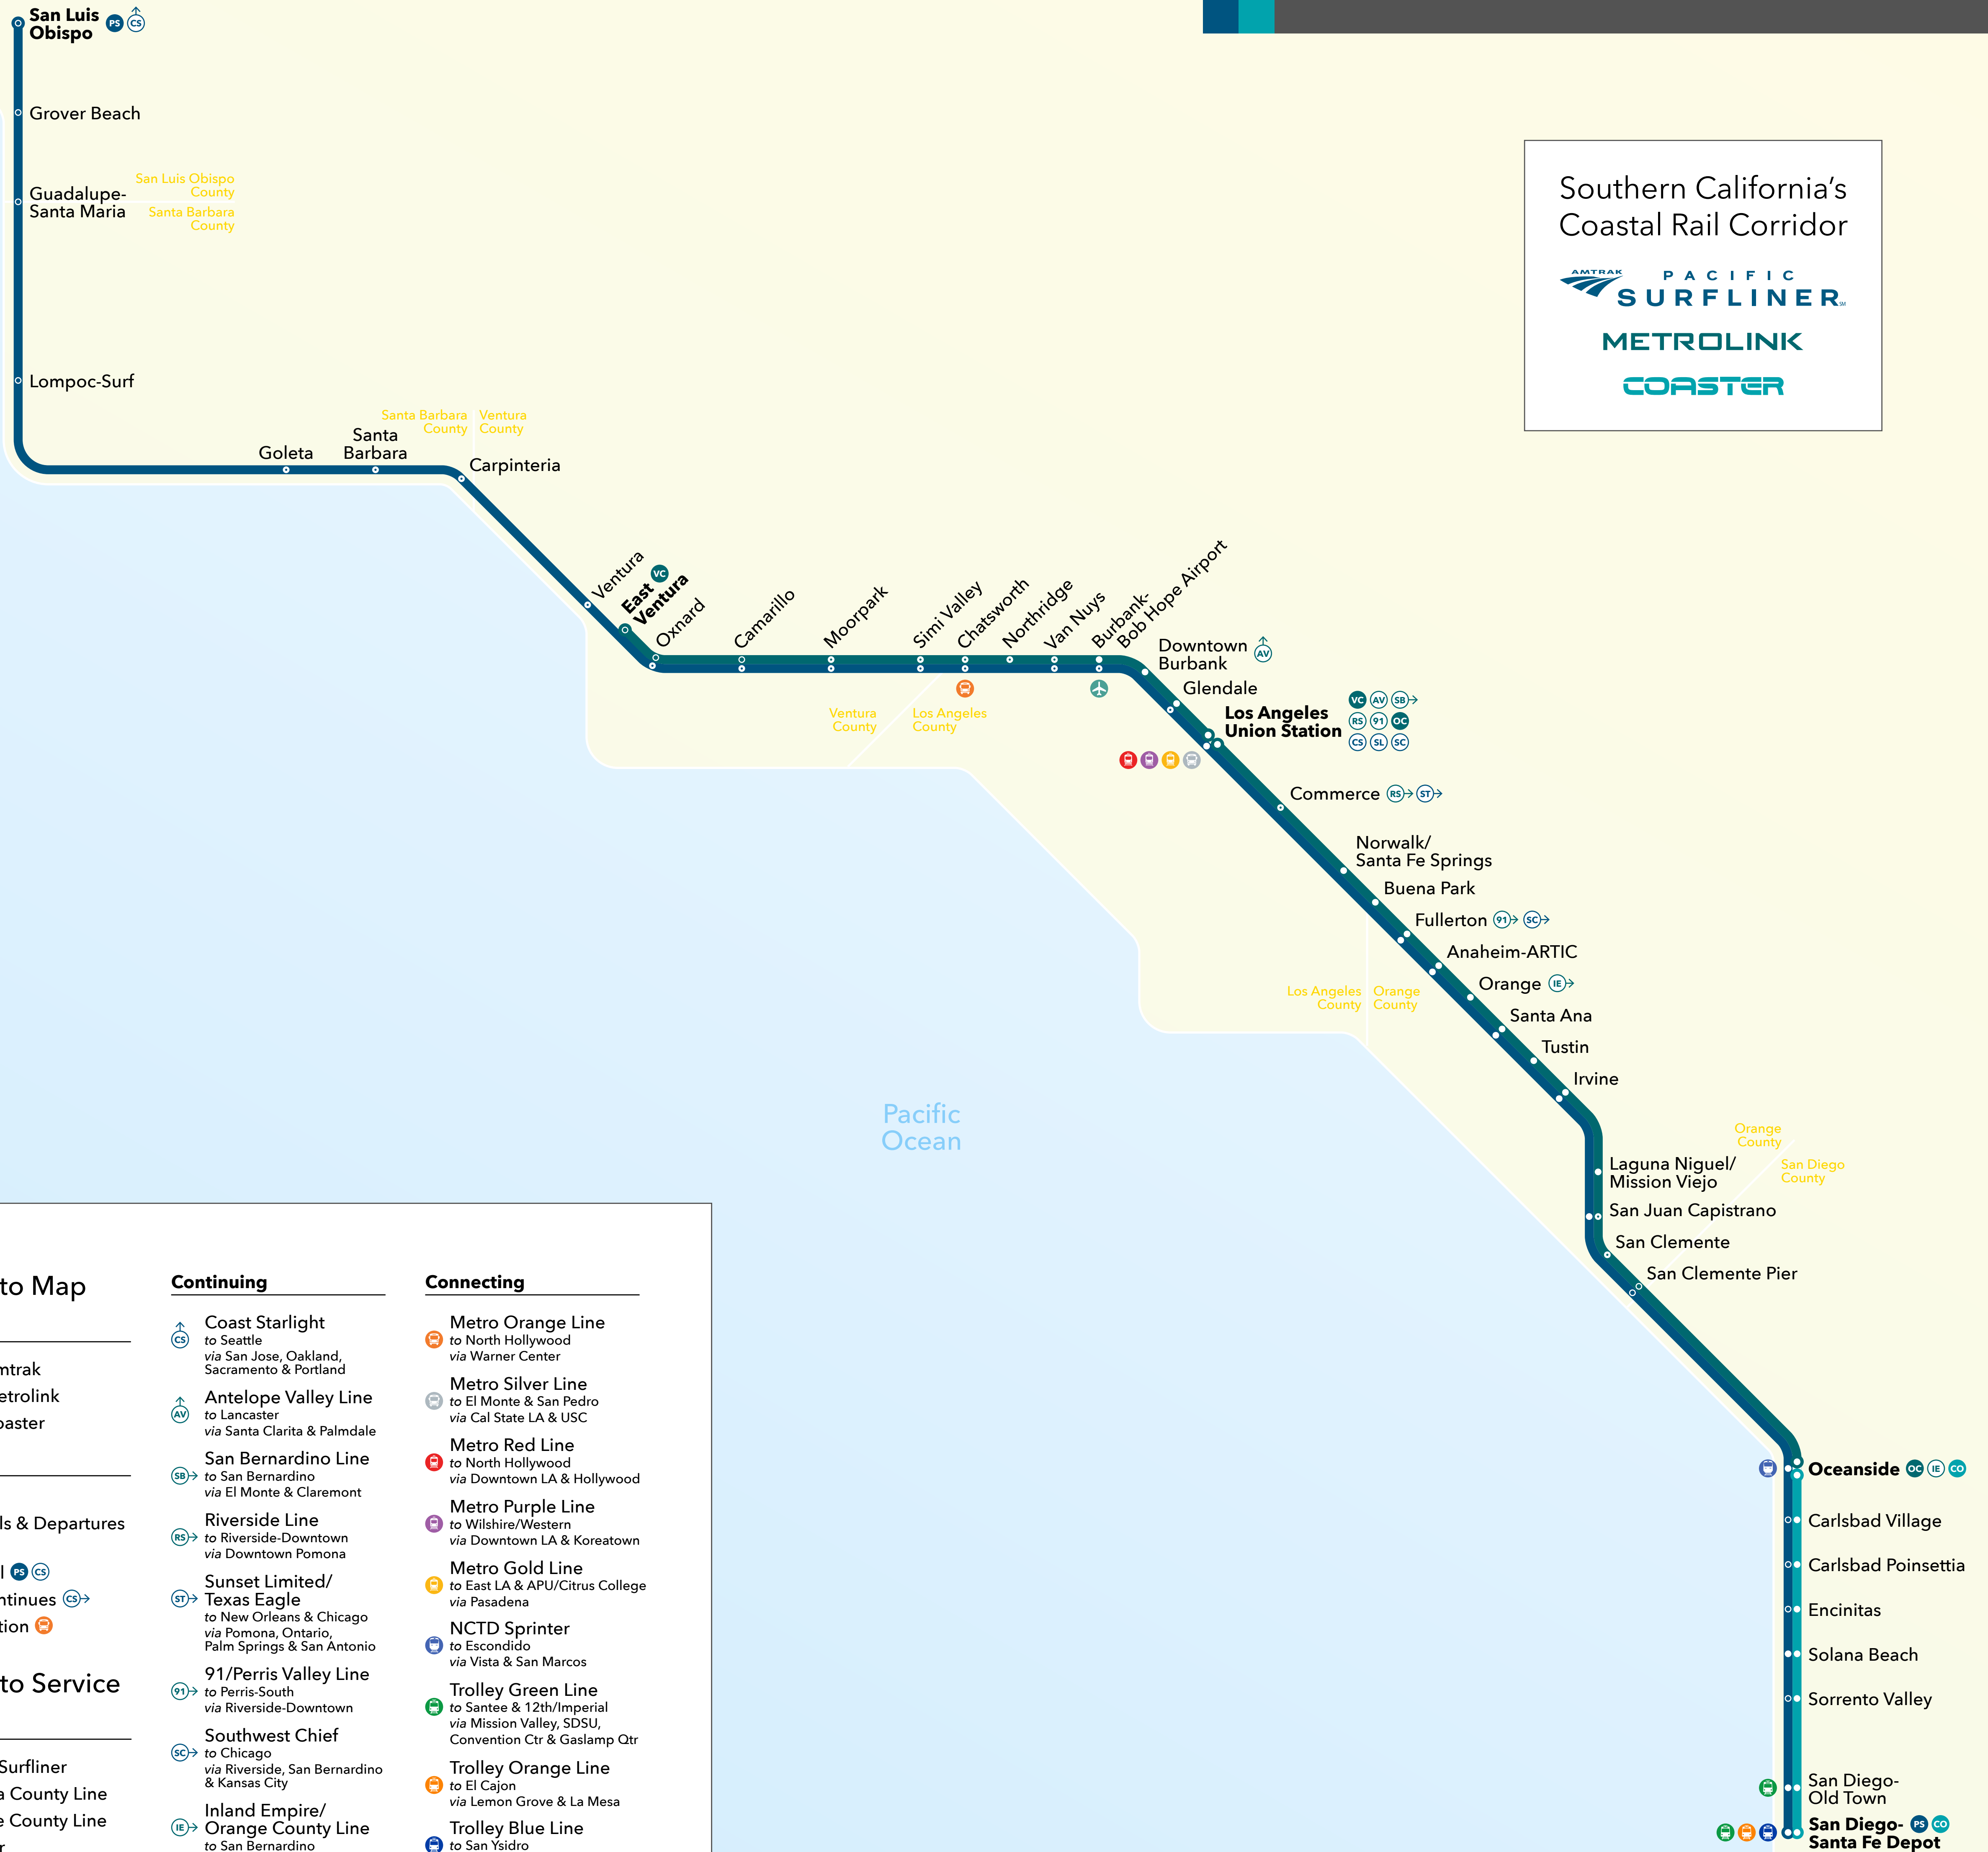

# LOSSAN

Southern California's  
Coastal Rail Corridor

### Lines

- █ Amtrak
- █ Metrolink
- █ Coaster

### LOSSAN

- PS Pacific Surfliner
- VC Ventura County Line
- OC Orange County Line
- CO Coaster

### Continuing

- CS Coast Starlight to Seattle via San Jose, Oakland, Sacramento & Portland
- AV Antelope Valley Line to Lancaster via Santa Clarita & Palmdale
- SB San Bernardino Line to San Bernardino via El Monte & Claremont
- RS Riverside Line to Riverside-Downtown via Downtown Pomona
- ST Sunset Limited/Texas Eagle to New Orleans & Chicago via Pomona, Ontario, Palm Springs & San Antonio
- 91 91/Perris Valley Line to Perris-South via Riverside-Downtown
- SC Southwest Chief to Chicago via Riverside, San Bernardino & Kansas City
- IE Inland Empire/Orange County Line to San Bernardino via Riverside-Downtown