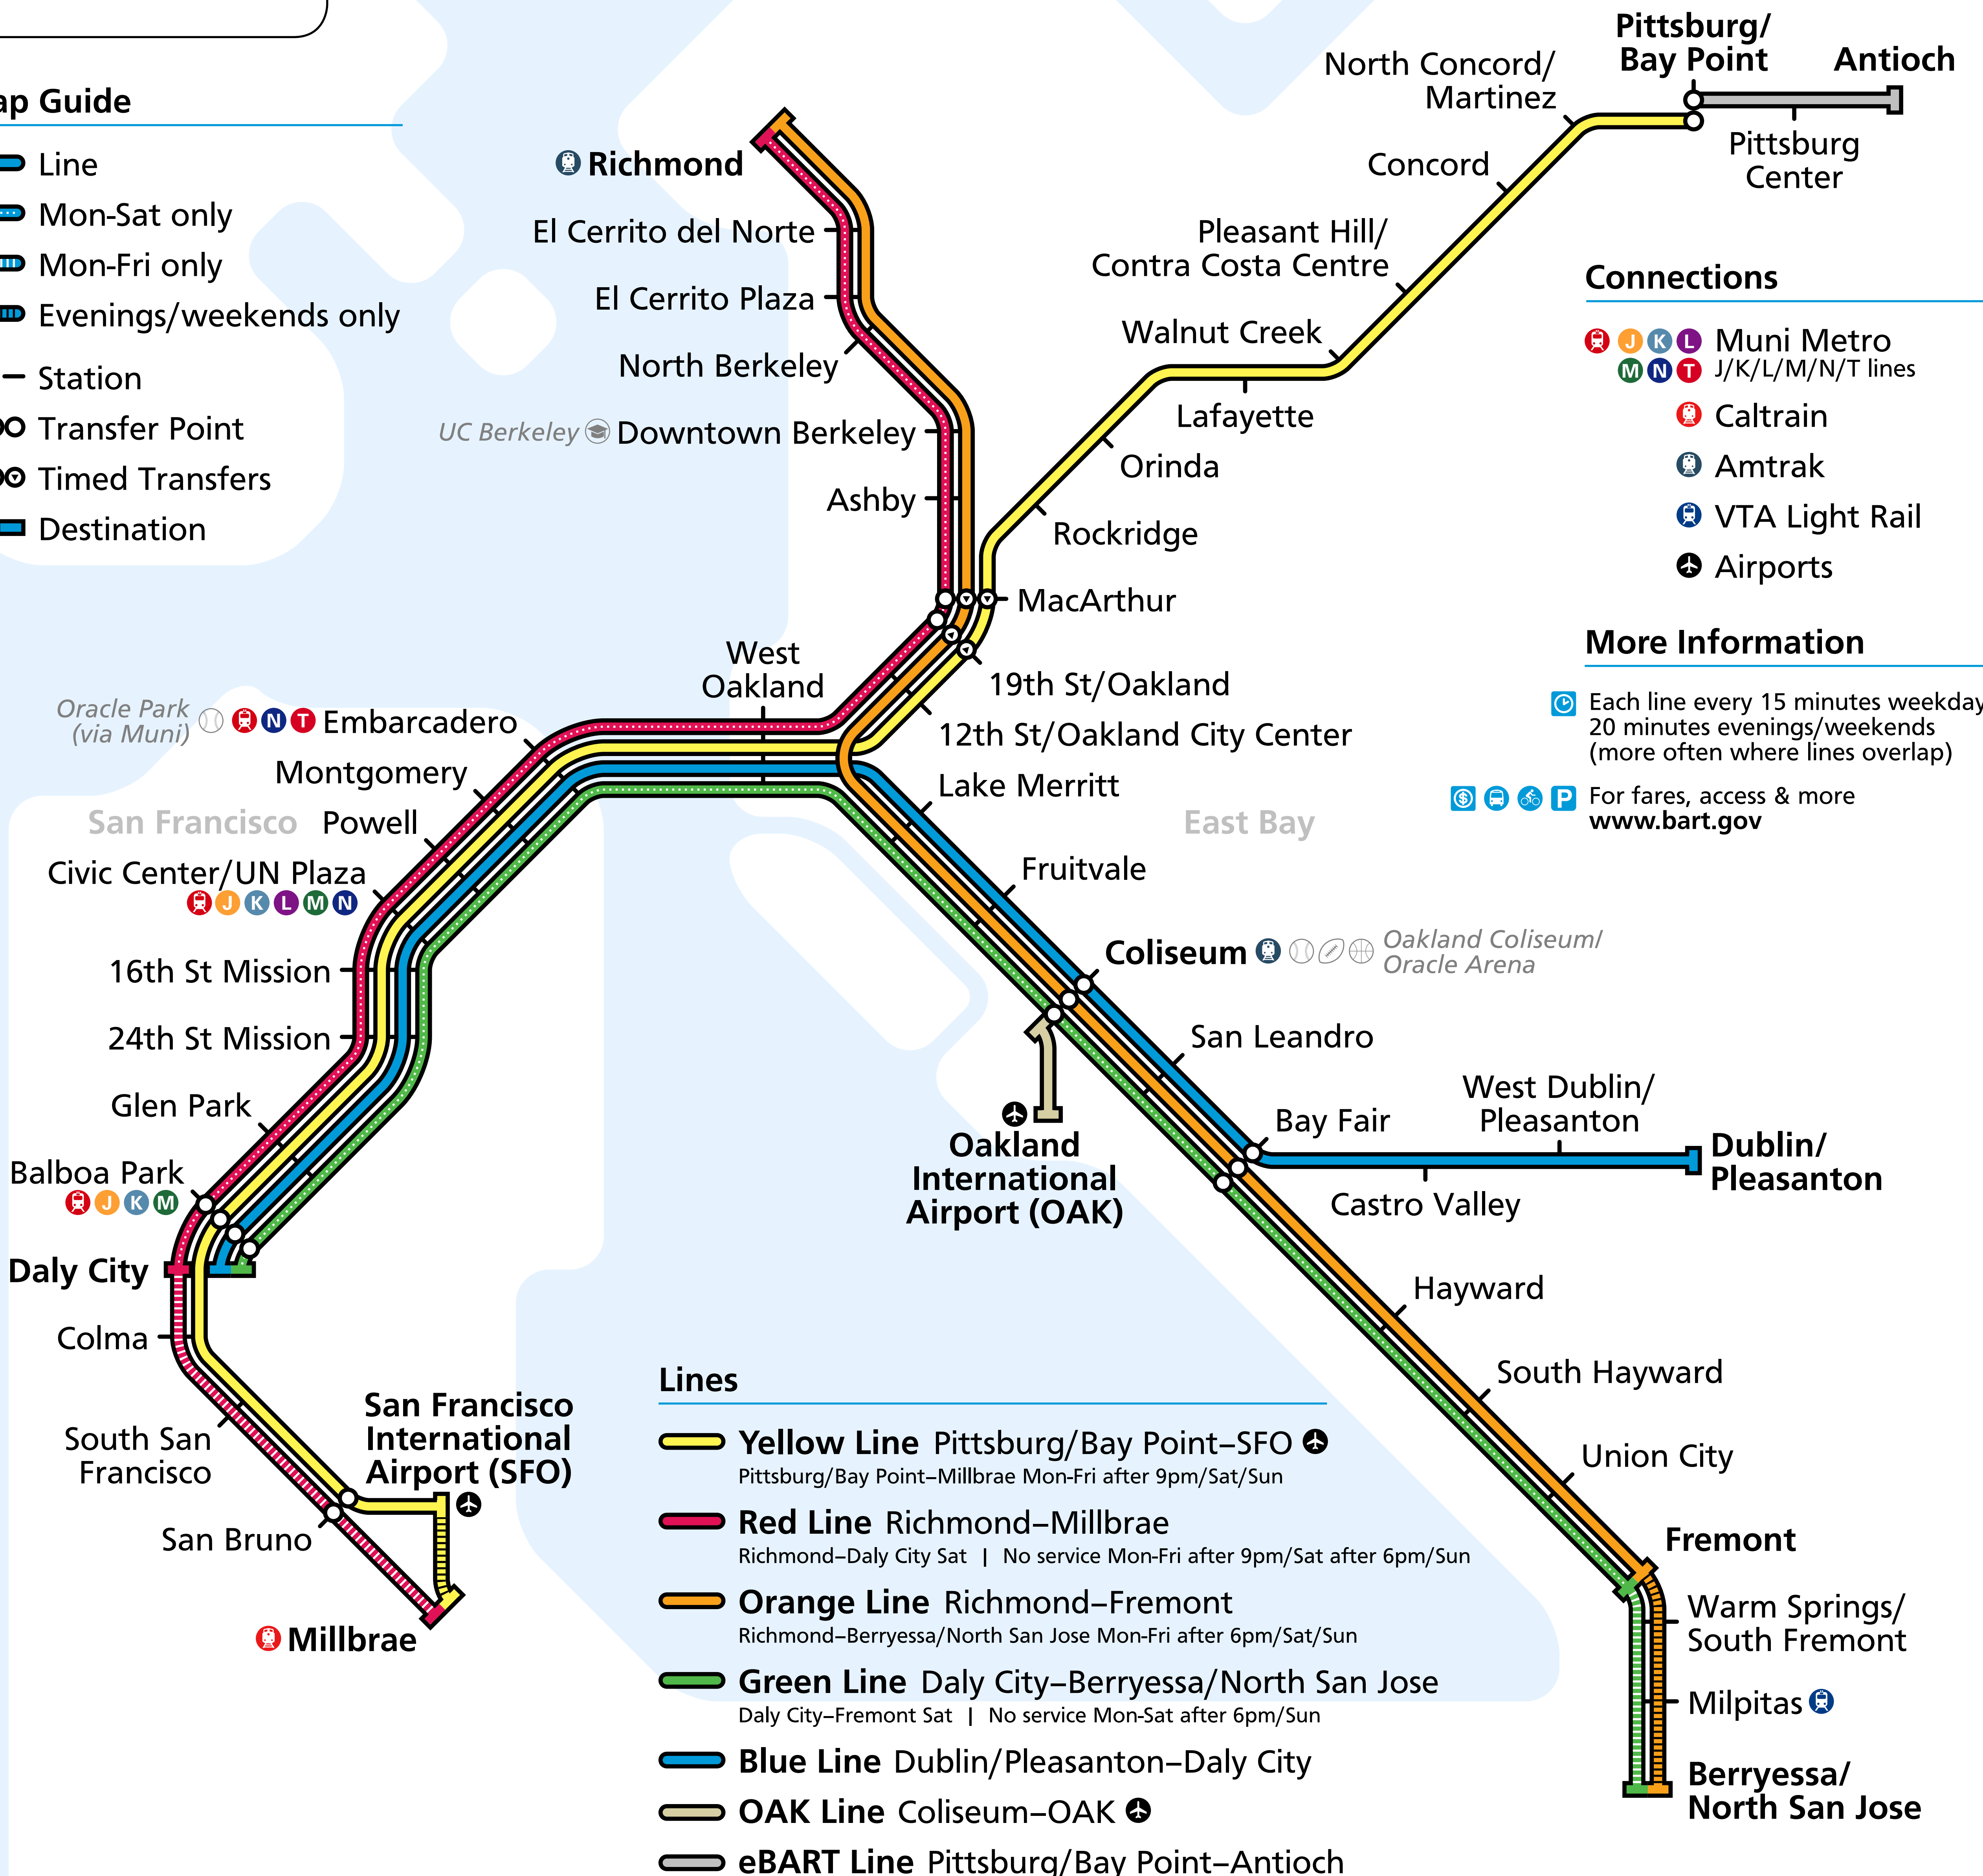

Map Guide

- Line
- Mon-Sat only
- Mon-Fri only
- Evenings/weekends only
- Station
- Transfer Point
- Timed Transfers
- Destination

Connections

- Muni Metro
J/K/L/M/N/T lines
- Caltrain
- Amtrak
- VTA Light Rail
- Airports

More Information

- Each line every 15 minutes weekdays, 20 minutes evenings/weekends (more often where lines overlap)
- For fares, access & more www.bart.gov

Lines

- Yellow Line** Pittsburg/Bay Point–SFO Pittsburg/Bay Point–Millbrae Mon-Fri after 9pm/Sat/Sun
- Red Line** Richmond–Millbrae Richmond–Daly City Sat | No service Mon-Fri after 9pm/Sat after 6pm/Sun
- Orange Line** Richmond–Fremont Richmond–Berryessa/North San Jose Mon-Fri after 6pm/Sat/Sun
- Green Line** Daly City–Berryessa/North San Jose Daly City–Fremont Sat | No service Mon-Sat after 6pm/Sun
- Blue Line** Dublin/Pleasanton–Daly City
- OAK Line** Coliseum–OAK
- eBART Line** Pittsburg/Bay Point–Antioch